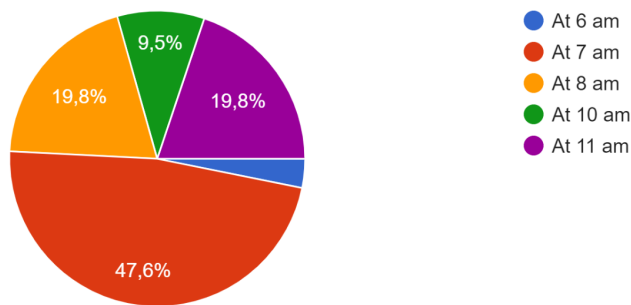

108 responses

How green you are at breakfast time?

126 responses

What time do you have breakfast aprox?

126 responses

What time do you have lunch aprox?

122 responses

Do you eat at school during the break?