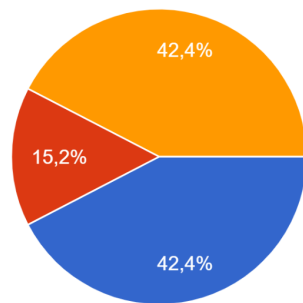

Are you hungry at breakfast time?

125 responses

- Yes, I am.
- No, I'm not.
- Sometimes