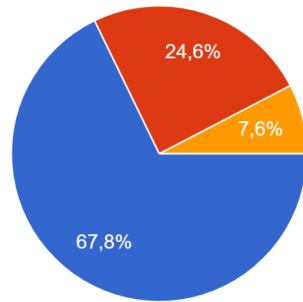

Do you eat at school during the break?

118 responses

- Yes, I do.
- No, I don't.
- We eat at school but I don't.