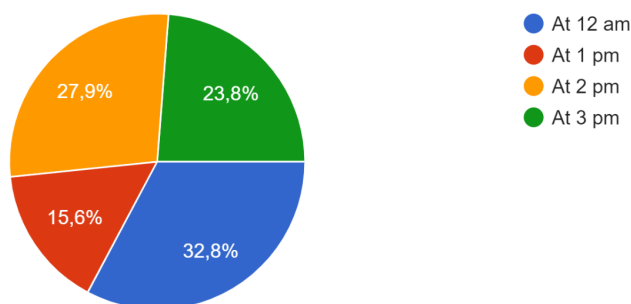

108 responses

How green you are at breakfast time?

126 responses

What time do you have breakfast aprox?

126 responses

What time do you have lunch aprox?

122 responses

Do you eat at school during the break?