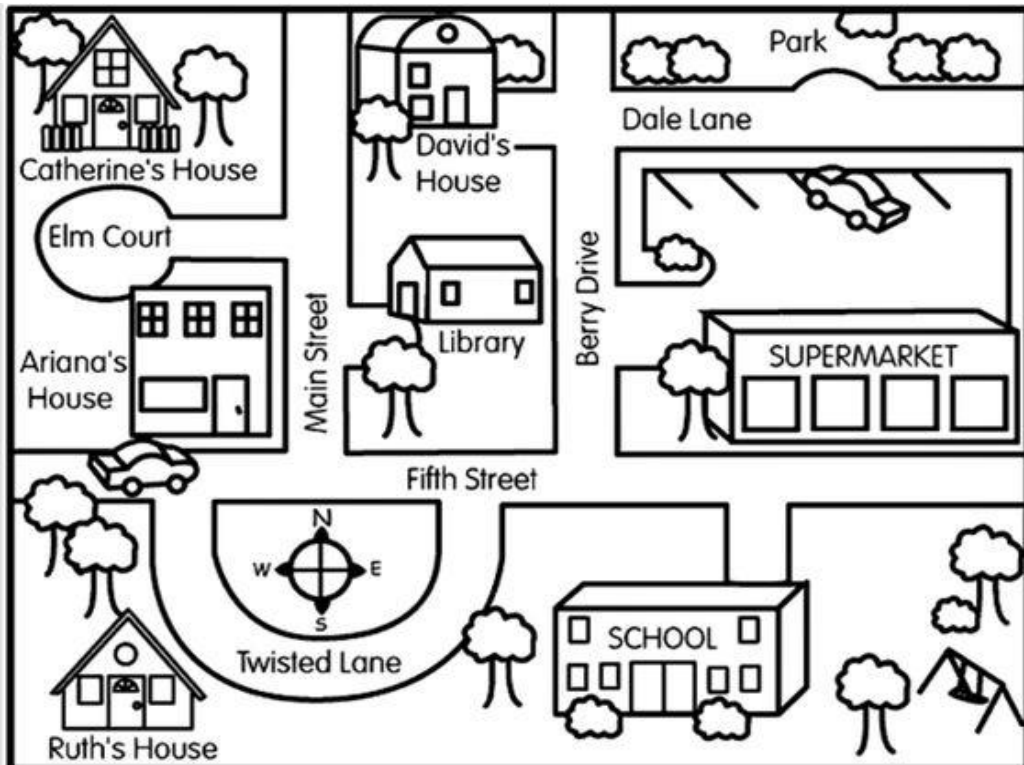

Directions

Look at the map, follow the directions and find out where you are.

1. You are at the park next to the school. Go straight ahead on Fifth Street and turn right at the second turning. Walk along Main Street and go past Elm court. It's on your left. You are at

2. You are at the supermarket. Turn left in Berry Drive and turn right into Fifth Street. Go straight ahead and stop at the corner. It's on your right opposite the library. You are at

3. You are at the school. Go straight ahead and turn left at the first corner into Fifth Street. Go straight ahead and turn right at the second corner. Go straight ahead into Main Street and turn right. It's the first building on your right. You are at the

4. You are at Ruth's house. Go straight ahead on Fifth Street and turn left at the second turning. Go along Berry Drive and go past the supermarket. Turn right into Dale Lane. It's on your left. You are at