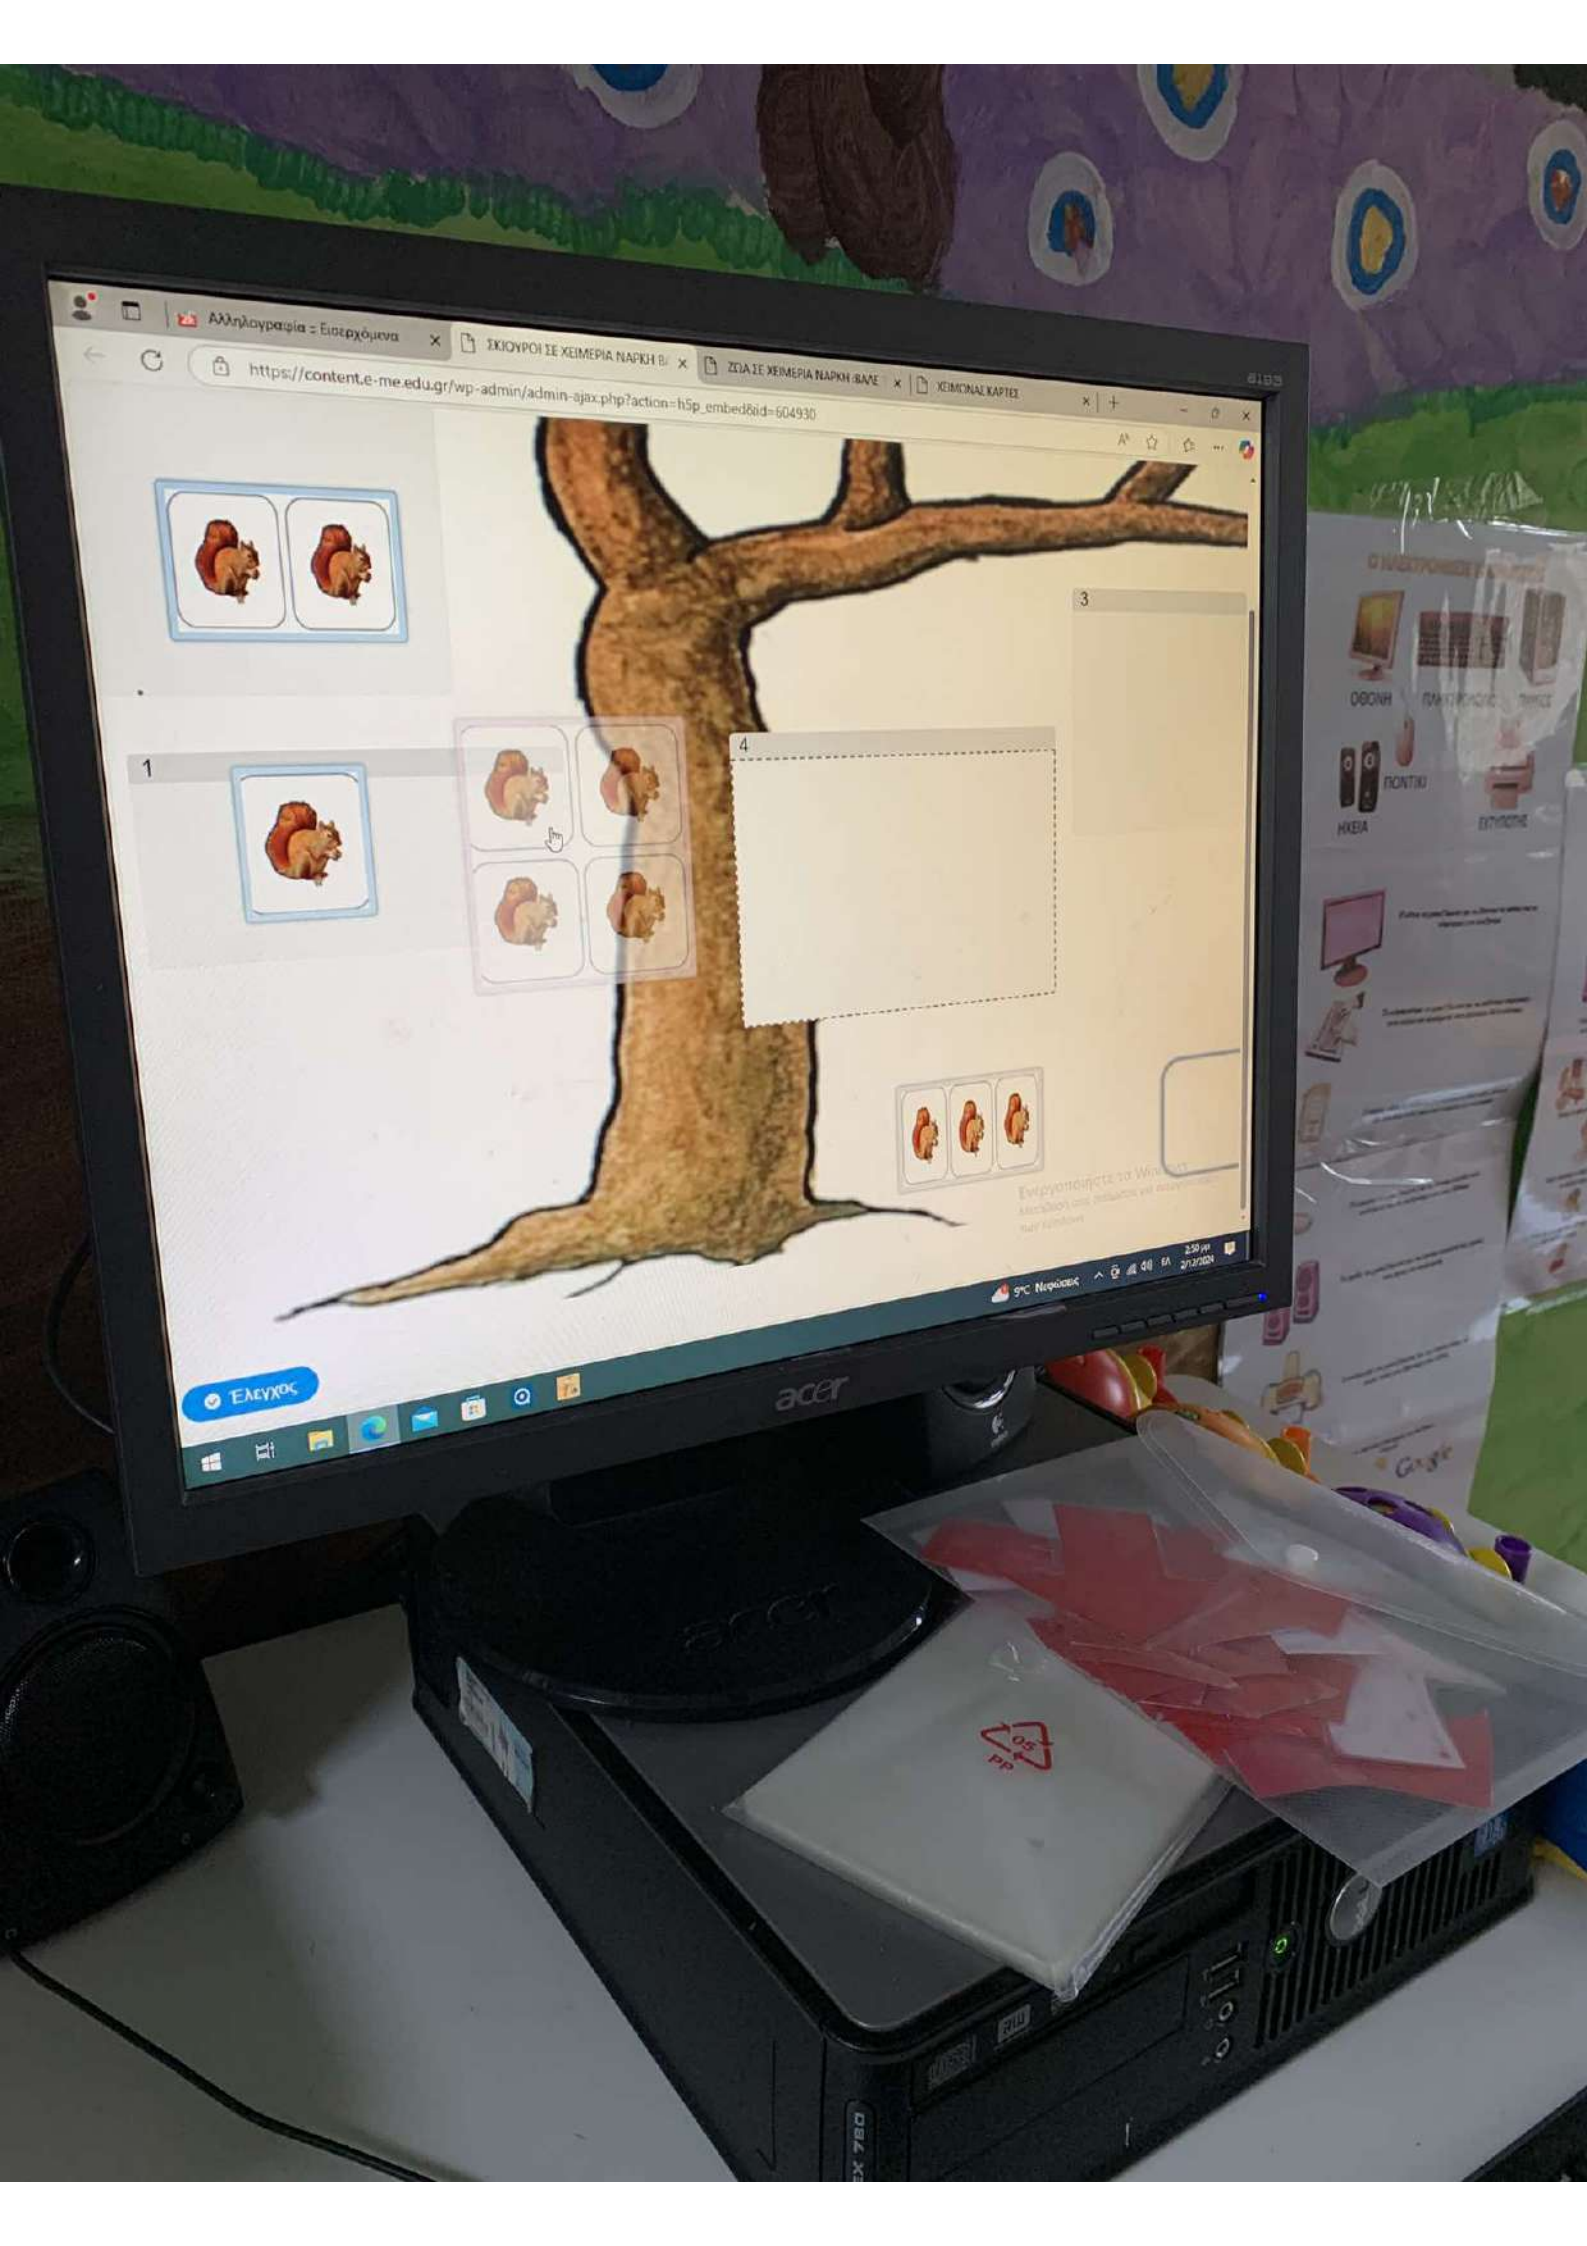

Αλληλογραφία - Εισερχόμενα
ΣΚΙΟΥΡΟΙ ΣΕ ΧΕΙΜΕΡΙΑ ΝΑΡΚΗ ΒΙ
ΣΤΑ ΣΕ ΧΕΙΜΕΡΙΑ ΝΑΡΚΗ ΒΑΤΕ
ΧΕΙΜΕΡΙΑ ΚΑΡΤΕΙ

ΕΛΕΓΧΟΣ

Ο ΗΛΕΚΤΡΟΝΙΚΟΣ ΚΑΤΑΛΟΓΟΣ
ΟΘΟΝΗ ΠΛΑΤΥΧΡΩΜΟ ΣΤΙΧΟΣ
FRONTUM
ΗΚΕΙΑ
ΕΠΙΧΡΩΜΕ
Full HD 23.8" (60.9cm) 1920x1080
Επιχειρησιακό σύστημα Windows 10
Μεταφορικά και πωλητές με πιστοποίηση
και 3 χρόνια