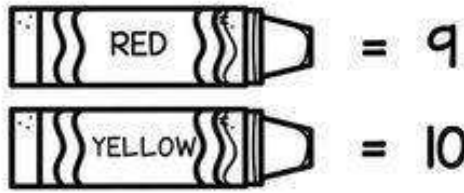

Color by NUMBER

= 13

= 14

Winter Color by Number

Color by NUMBER

Gray

Brown

Green

Yellow

Blue

Red

Black

Color by NUMBER

Campane natalizie

Fait par Cynthia Ouellet

Gray