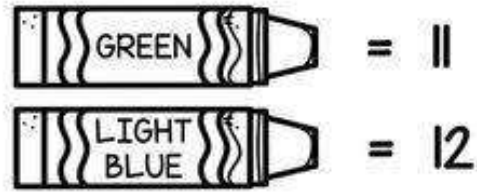

Color by NUMBER

= 13

= 14

Winter Color by Number

Color by NUMBER

Gray

Brown

Green

Yellow

Blue

Red

Black

Color by NUMBER

Campane natalizie

Fait par Cynthia Ouellet

Gray