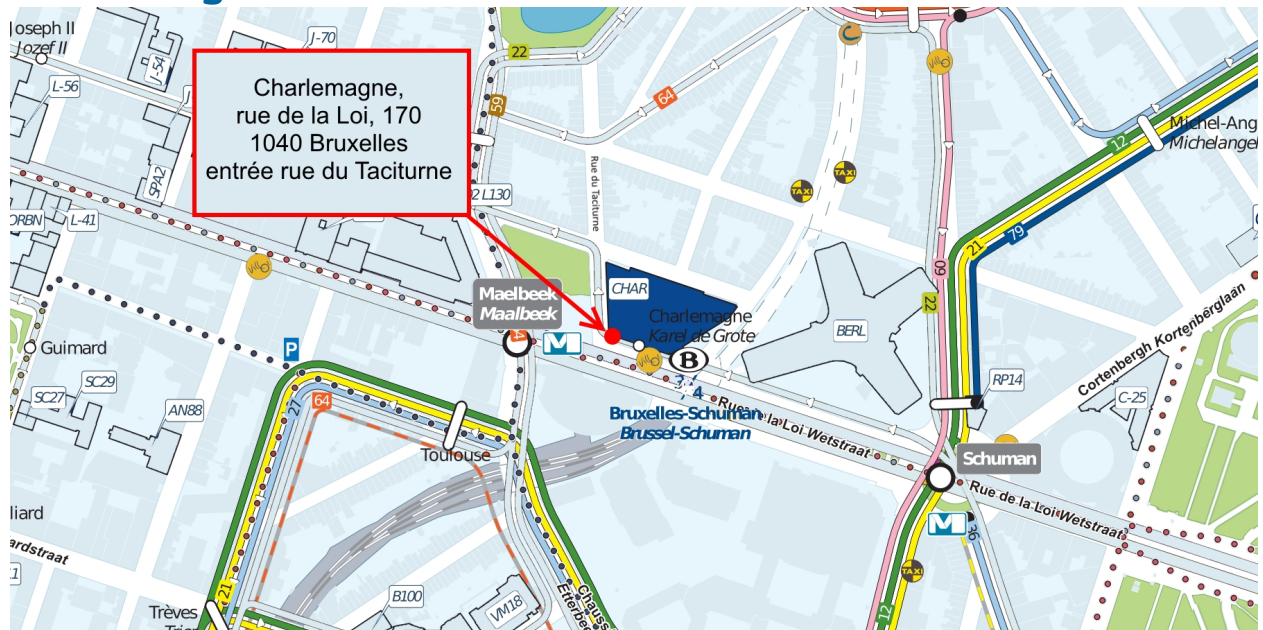

Buildings : Charlemagne - Rue de la Loi 170, 1000 - Bruxelles

Visit Number: 441060

Practical Information

Charlemagne

Visit Organiser and Logistics

Name	Ms Adelaide PINTO
Directorate-General	Communication
Address	European Commission, Rue de la Loi 170, B-1000 Brussels
Telephone	+32 229-84378
GSM	+32 473535391
E-Mail	Adelaide.PINTO@ec.europa.eu
Visit's Assistants Office	+32(0)2 29-55364
Number of visitors	20
Conference room	CHAR 2 - Building Charlemagne - Rue de la Loi 170, 1000 - Bruxelles CHAR AMDL - Building Charlemagne - Rue de la Loi 170, 1000 - Bruxelles