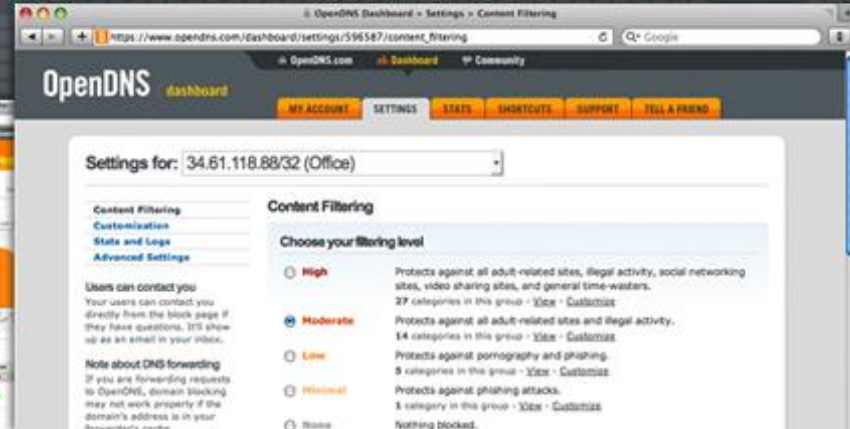

www.opendns.com

Your current IP is 79.103.28.110.

q.chatz@gmail.com (Sign out)

OpenDNS.com

Dashboard

Community

OpenDNS

A safer, speedier Web for homes, schools and businesses.

SEE PLANS & PRICING →
Yes, there's a free version

HOME SOLUTIONS USE OPENDNS CUSTOMERS SUPPORT ABOUT US