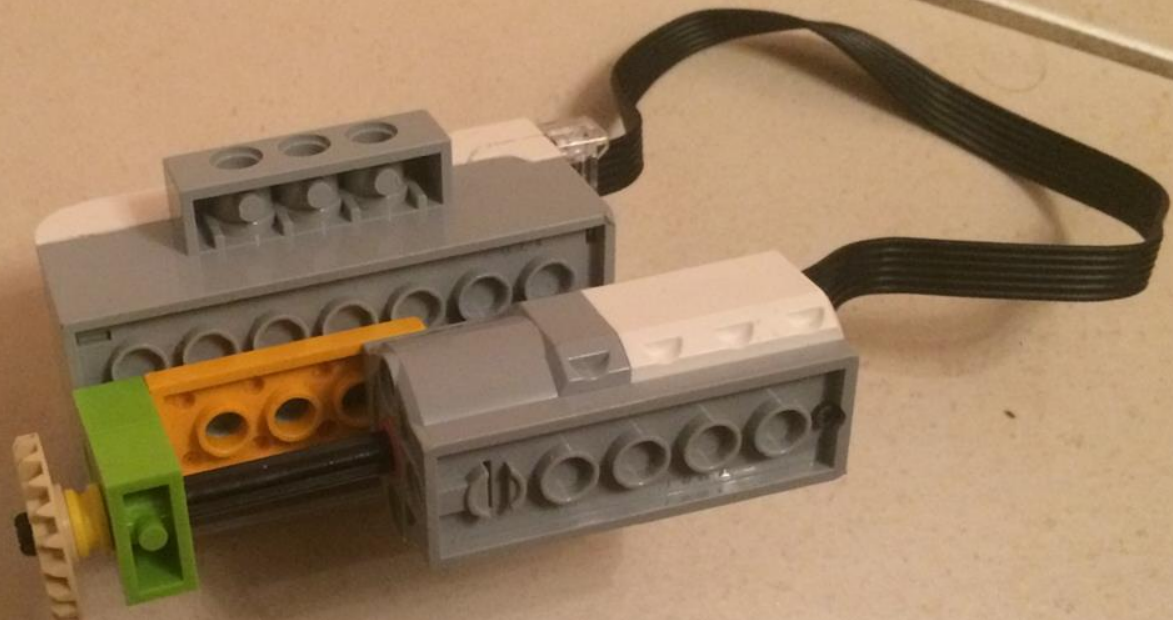

Αυτοκινητάκι αναρρίχησης Lego wedo 2.0 creations

by Evi

LEGO Technic axle connector (part 1)