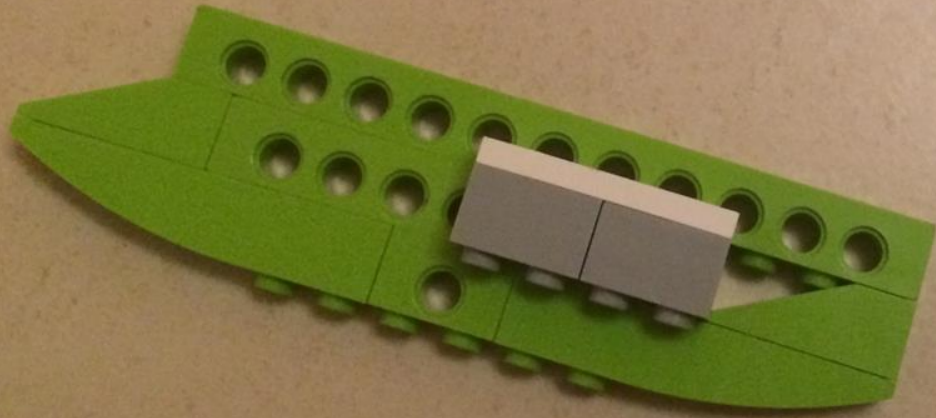

Αυτοκινητάκι αναρρίχησης Lego wedo 2.0 creations

by Evi

LEGO Technic axle connector (part 1)