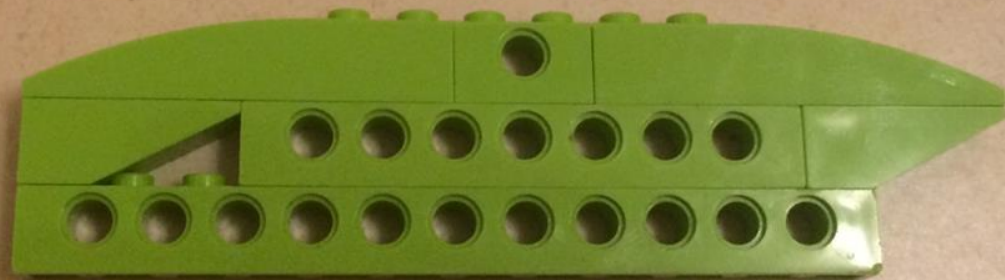

Αυτοκινητάκι αναρρίχησης Lego wedo 2.0 creations

by Evi

LEGO Technic axle connector (part 1)