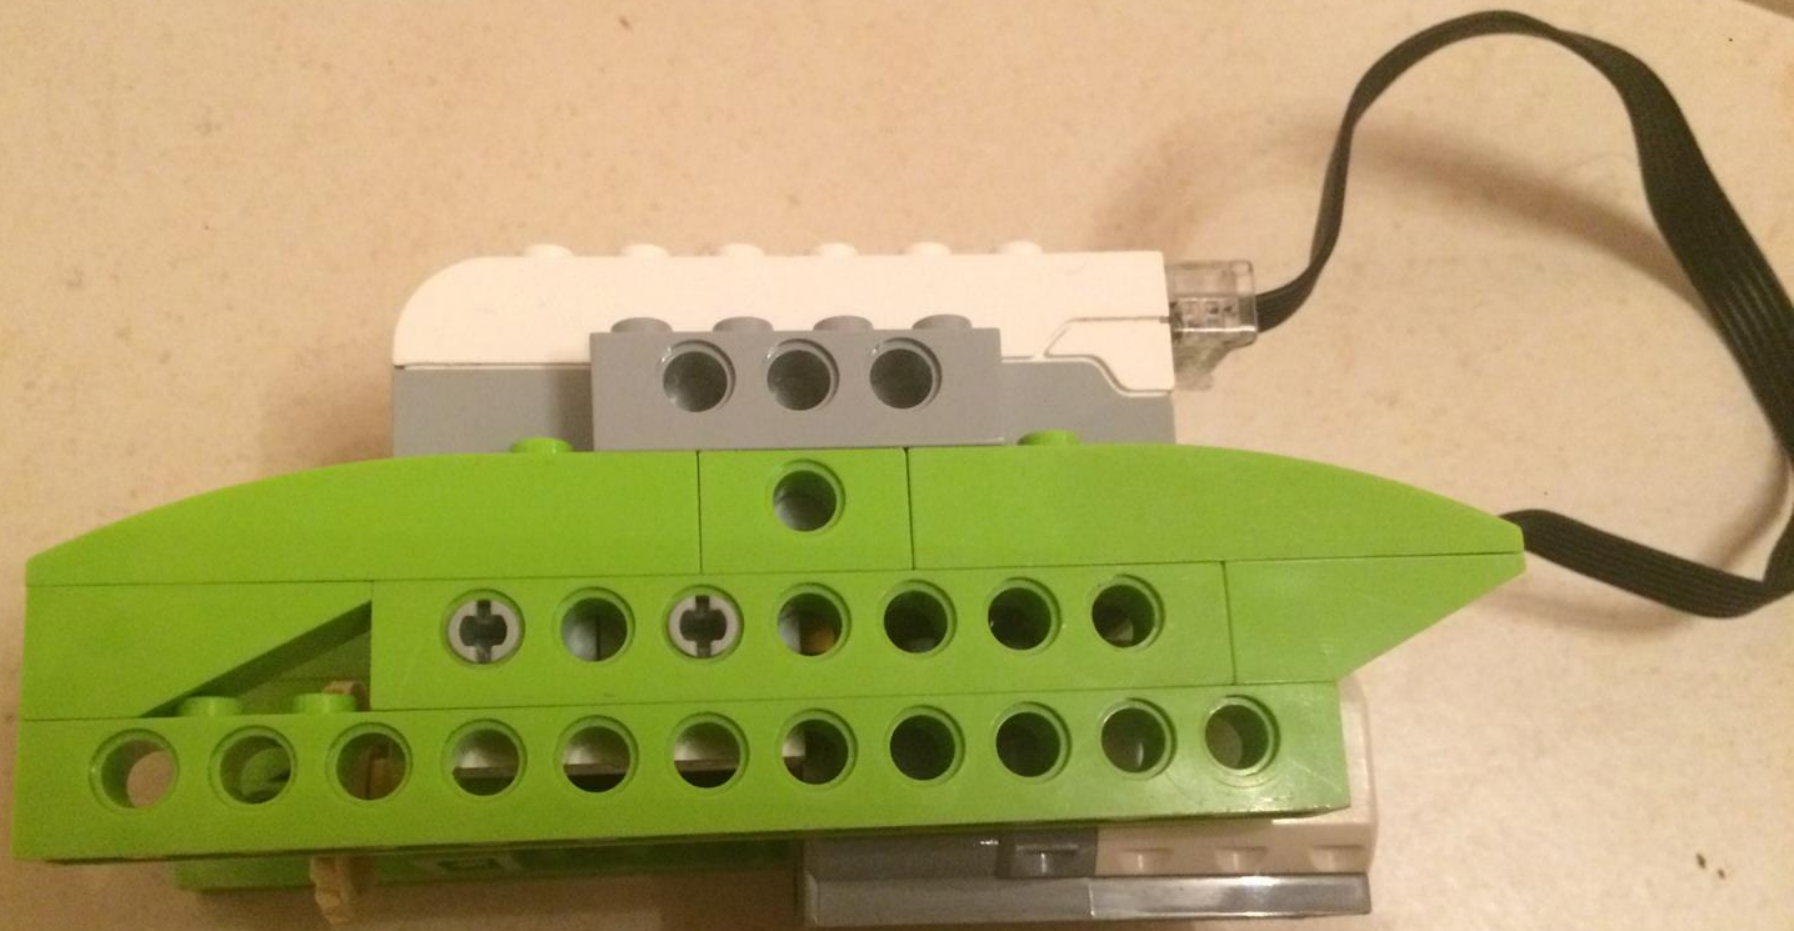

Αυτοκινητάκι αναρρίχησης Lego wedo 2.0 creations

by Evi

LEGO Technic axle connector (part 1)