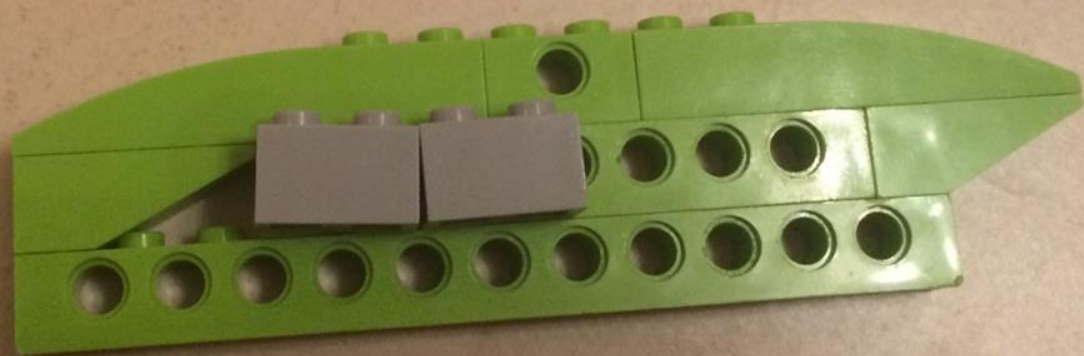

Αυτοκινητάκι αναρρίχησης Lego wedo 2.0 creations

by Evi

LEGO Technic axle connector (part 1)