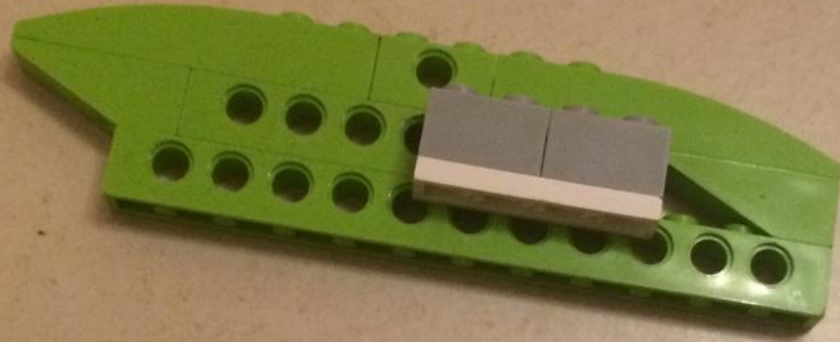

Αυτοκινητάκι αναρρίχησης Lego wedo 2.0 creations

by Evi

LEGO Technic axle connector (part 1)