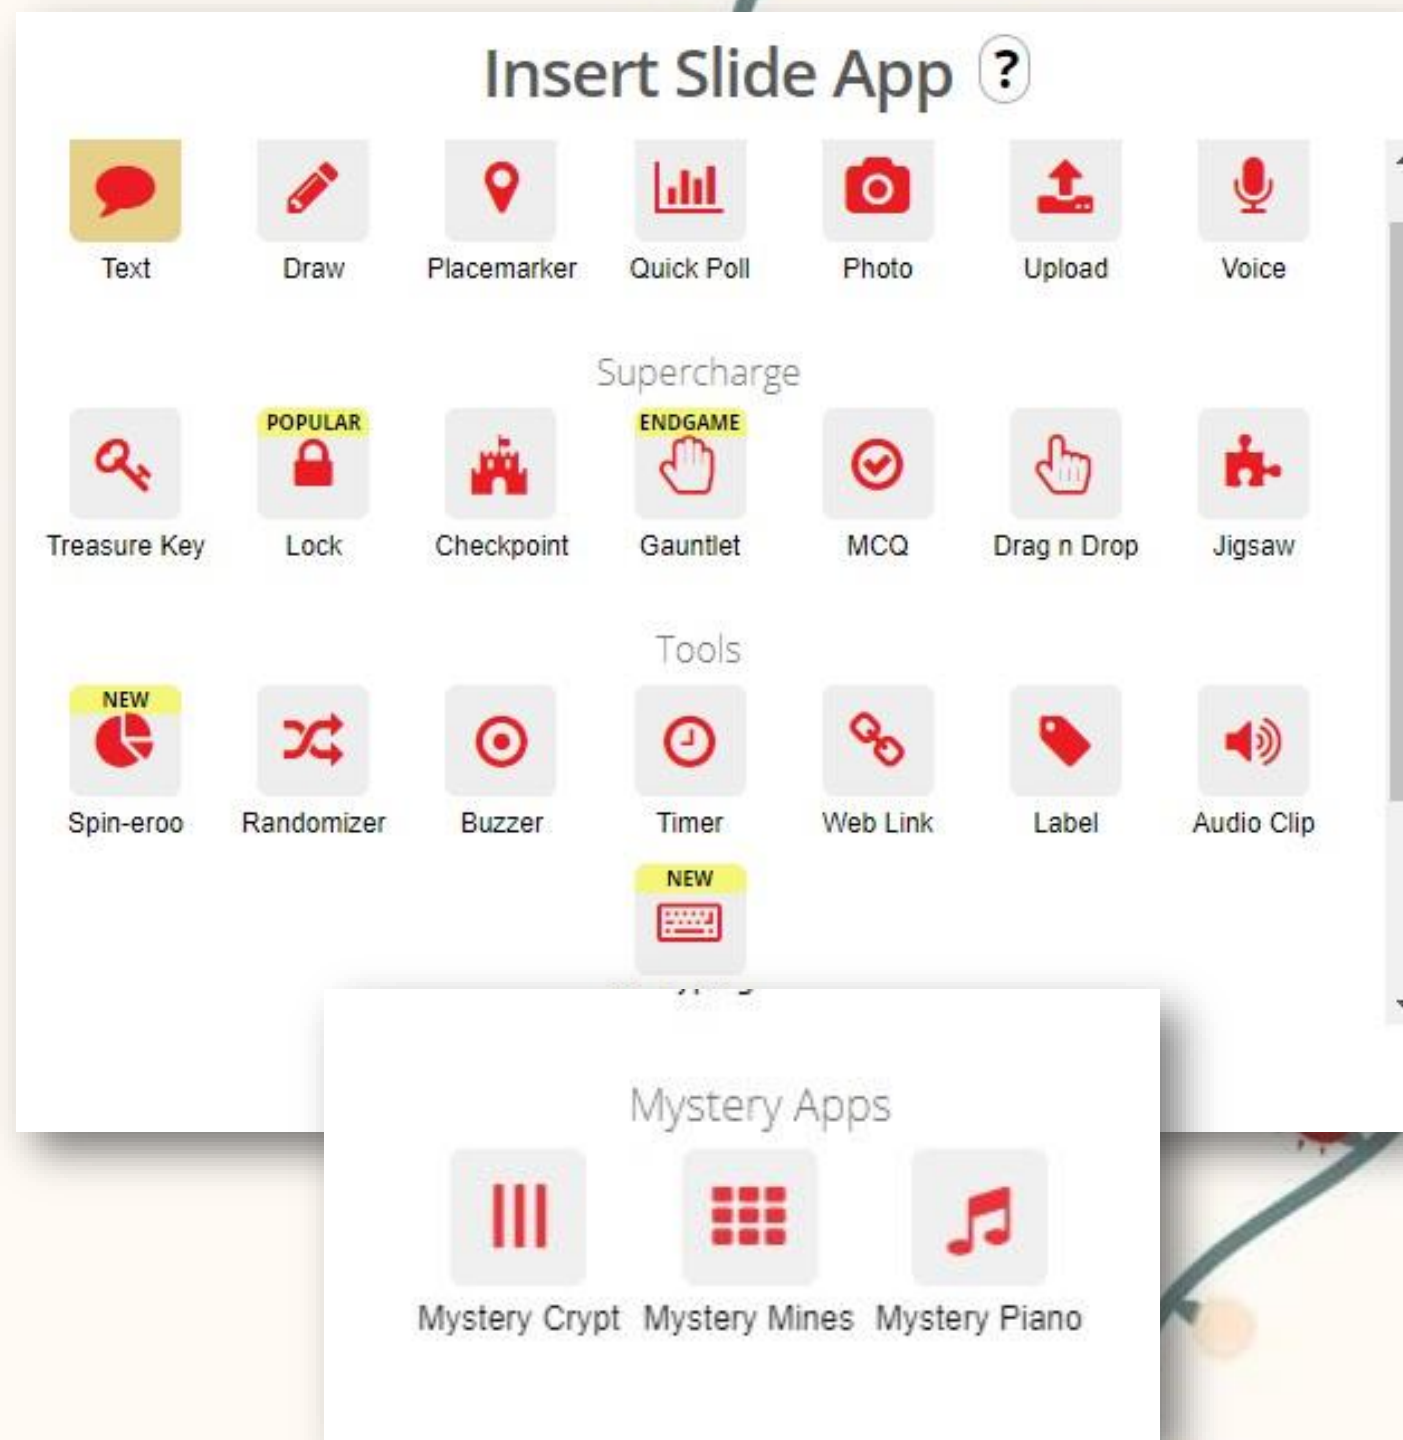

Τα εμπόδια των Μάγων

<https://deck.toys/>

- Με την εφαρμογή αυτή μπορείτε να δημιουργήσετε ευφάνταστα τεστ και να παρακολουθήσετε την πρόοδο των μαθητών σας σε πραγματικό χρόνο, ενώ οι μαθητές σας εξετάζονται/μαθαίνουν παίζοντας ένα παιχνίδι μυστηρίου/θησαυρού (escape game)

The screenshot shows the Quizlet Deck Gallery interface. At the top, there are navigation tabs: "My Dashboard", "Deck Gallery" (selected), "Blog", and "Help". On the right, there is a "Upgrade to Pro" button and the user's email "zoigall4@gmail.com". Below the navigation is a search bar and filter tabs: "All Decks", "Popular This Month" (selected), and "Most Favorited". The main content area displays a grid of study sets. The first set, "12 Days of Christmas Breakout...", is highlighted with a red circle around the "Assign" button. Other sets include "Fun Christmas escape room to", "Digital Citizenship", "Home Alone Christmas Special...", and "Christmas Around the World...". Each set card shows a preview image, the creator's name, and the title. The interface also includes a pagination bar at the top right showing "Page 1 of 8" and "Prev Next" buttons.

Η ποικιλία ειδών/τύπων ερωτήσεων και παιχνιδιών που μπορείτε να δημιουργήσετε είναι πραγματικά εντυπωσιακές!!!

ΟΔΗΓΙΕΣ ΧΡΗΣΗΣ ΕΔΩ:

<https://help.deck.toys/>

<https://help.deck.toys/category/24-slide-apps>

<https://help.deck.toys/category/10-study-set-apps>

Νέο: Δυνατότητα δημιουργίας παιχνιδιών με τη βοήθεια AI

deck.toys My Dashboard Deck Gallery Blog Help

Deck

>>	in Mexico?	
⊖	Crisp Kringle	What did the elves call Santa after he slid down a chimney with a fire still burning?
⊖	It was feeling crummy	Why did the Christmas cookie go to the doctor?
⊖	Merry Christmas deer!	What did the buck say to the doe on christmas day?
⊖	Claus-trophobics	What kind of people are afraid of Santa Claus?
Click here to add a new item		