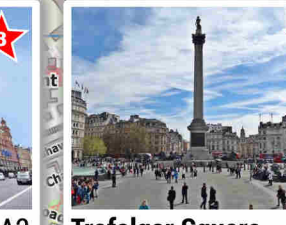

London Attractions Map with Pictures of the Top 10 in the Center

Primary Road	Top 10	Underground Station
Secondary Road	Green Areas	National Rail Station
Tertiary Road	Forest	Overground Station
Buildings	Waters	DLR Station

© Wilhelm Balint 2016
 Map Data © OpenStreetMap
 Scale approx. 1:12000
 500 m
www.city-walks.info

1 Tower Bridge G3

2 London Eye D3

3 Buckingham Palace B2

4 Big Ben & Parliament D2

5 Tower of London G3

6 Camden Market out-C6

7 St Paul's Cathedral E-F4

8 Harrods Store A2

9 Trafalgar Square C3

10 Madame Tussauds A-B5