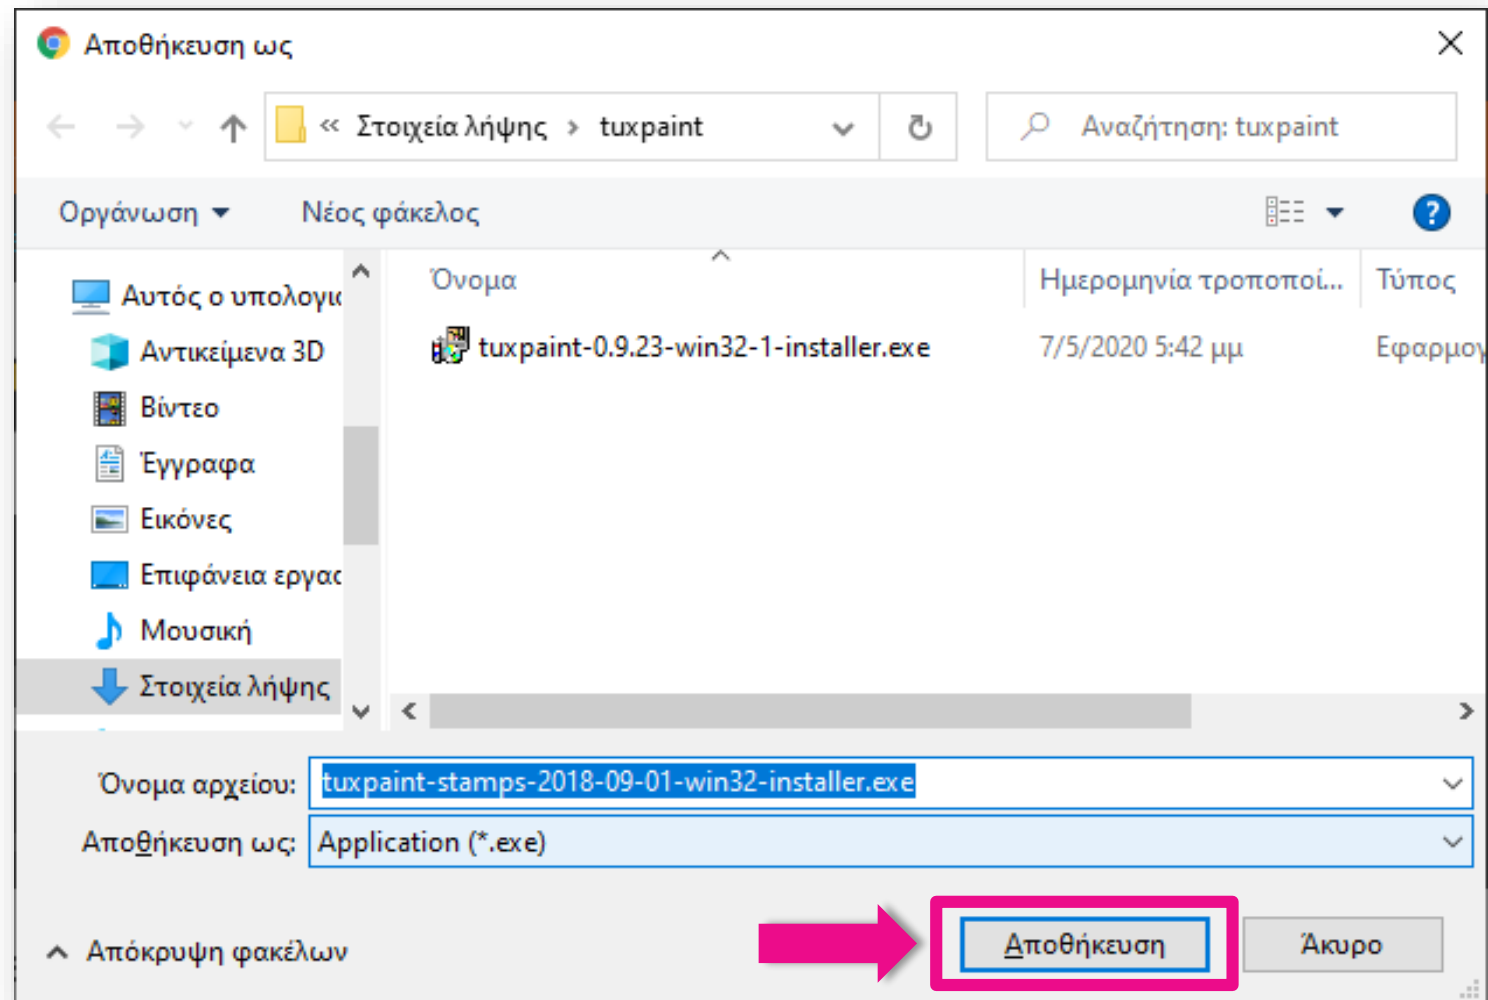

Εγκατάσταση σφραγίδων

Βήμα 3^ο