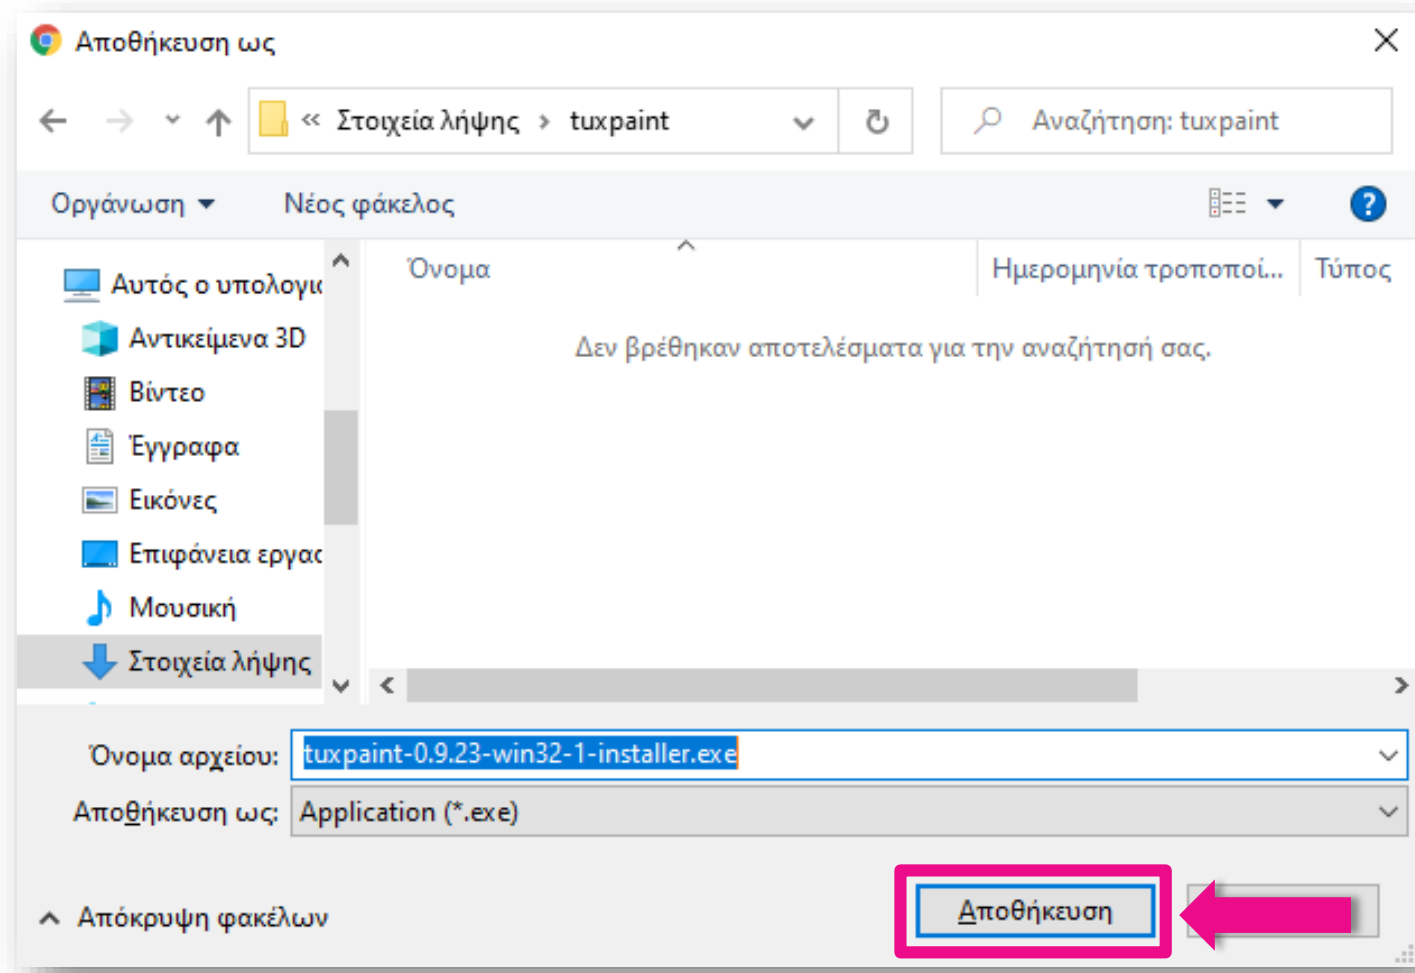

Εγκατάσταση προγράμματος

Βήμα 3^ο