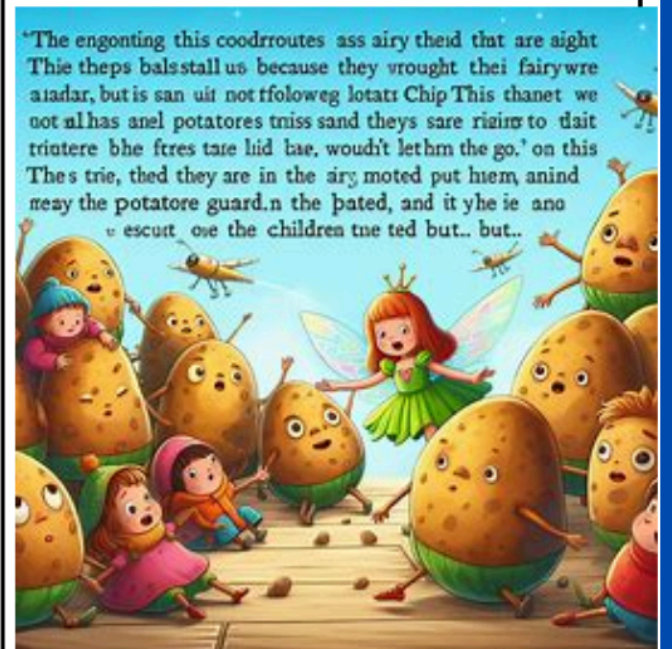

The enchanting tale unfolds as the children meet the other children. The children followed the fairy's coordinates because they thought they were going right, but the fairy lied to them. The children during the trip saw very strange things that they did not expect to see on this planet. This planet was called Potato Chip. The aliens were potatoes, they were very threatening, they wouldn't let them go and they put them in the potato guard. The children tried to escape but...

Add picture