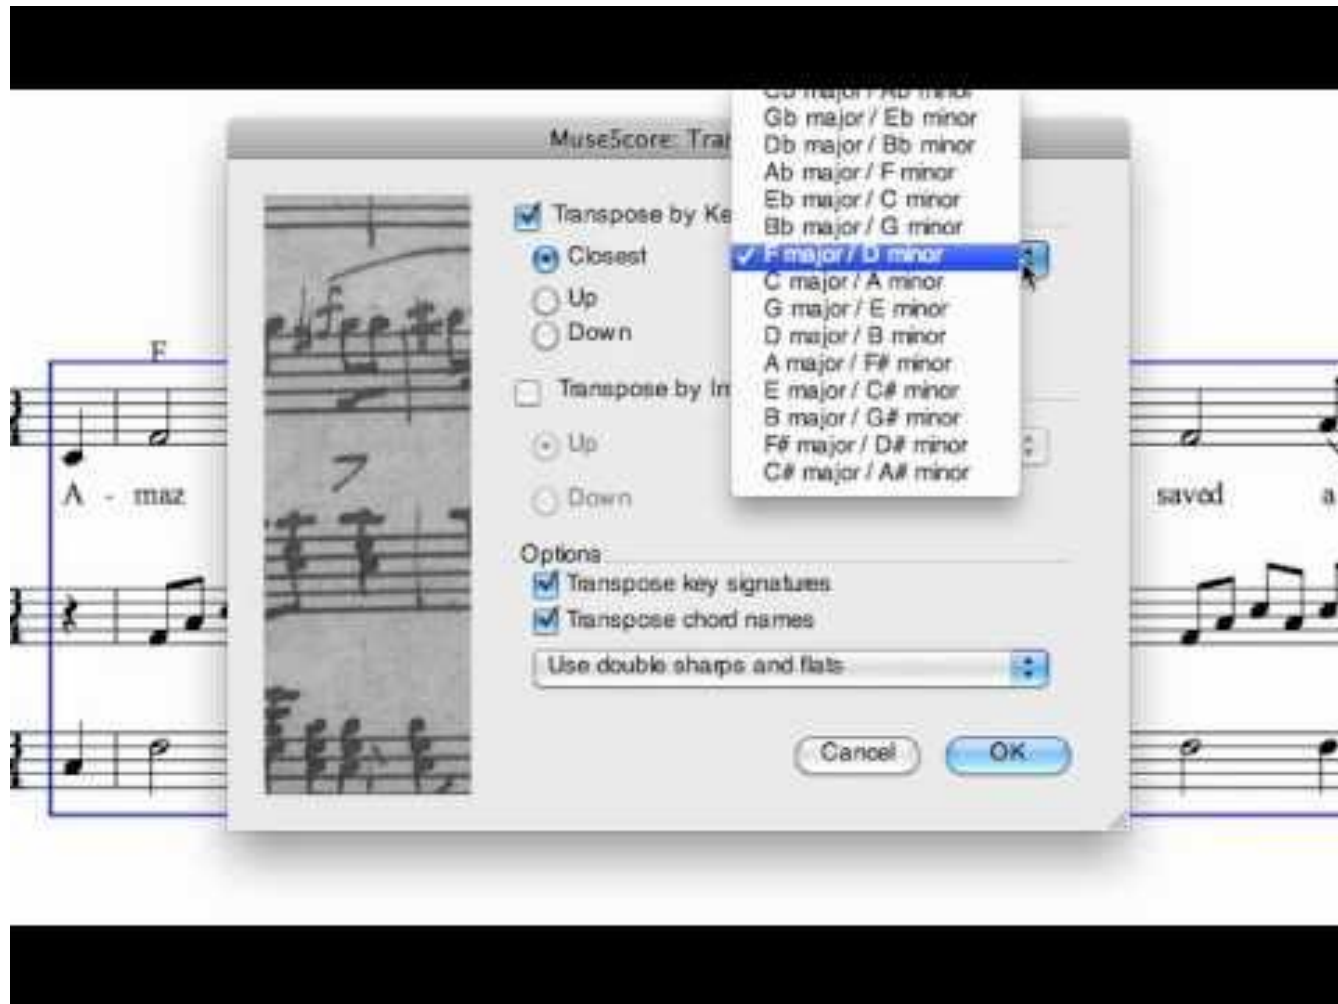

002.04 120 bpm
100 %

0:00:04

Swing ▾

⏮ ⏭

Tmp Vol

The play panel is a purple window with a title bar. It features a large digital display showing '002.04' and '0:00:04'. To the right of the display are two vertical sliders for 'Tmp' and 'Vol'. At the bottom, there is a 'Swing' dropdown menu set to 'Swing', and two playback buttons: a previous button and a next button.