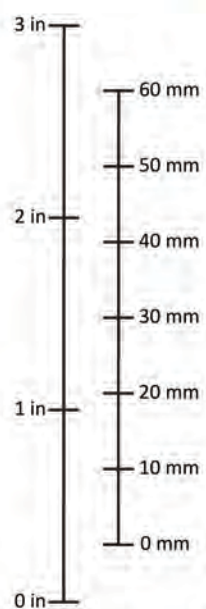

## Giveaway Sizing Chart

For shoe sizing accuracy, please print this document at 100% (full size, do not shrink to fit paper size).

## Measure Barefoot

Foot Length (mm)	US Sizes	EU Sizes	UK Sizes
121	T5	21.0	T4
130	T6	22.0	T5
138	T7	23.5	T6
147	T8	24.5	T7
155	T9	25.0	T8
164	T10	27.0	T9
172	T11	28.5	T10
181	T12	30.0	T11
189	T13	31.0	T12
197	Y1	32.5	T13
206	Y2	34.0	Y1
211	W5	35.5	W3
215	Y3/W5.5	36.0	Y2/W3.5
219	W6	36.5	W4
224	Y4/W6.5	37.0	Y3/W4.5
228	W7	37.5	W5
232	Y5/W7.5	38.0	Y4/W5.5
236	W8	38.5	W6
241	Y6/W8.5/M7	39.5	Y5/W6.5/M6
245	W9/M7.5	40.0	W7/M6.5
247	W9.5/M8	40.5	W7.5/M7
251	W10/M8.5	41.5	W8/M7.5
256	W10.5/M9	42.0	W8.5/M8
260	W11/M9.5	42.5	W9/M8.5
264	W11.5/M10	43.0	W9.5/M9
268	W12/M10.5	43.5	W10/M9.5
272	M11	44.0	M10
277	M11.5	44.5	M10.5
281	M12	45.0	M11
289	M13	46.0	M12
298	M14	47.0	M13

Use ruler guide to verify accuracy of printout.