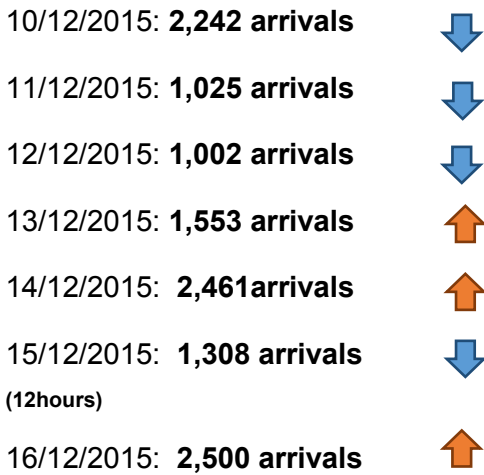

Estimated arrivals during the last seven days

(Based on registration figures as provided by authorities, arrows)