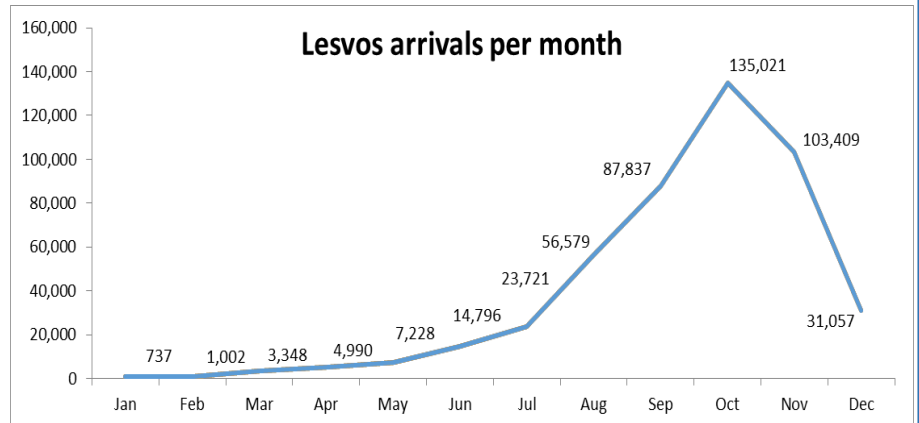

Estimated arrivals during the last seven days

(Based on registration figures as provided by authorities, arrows)