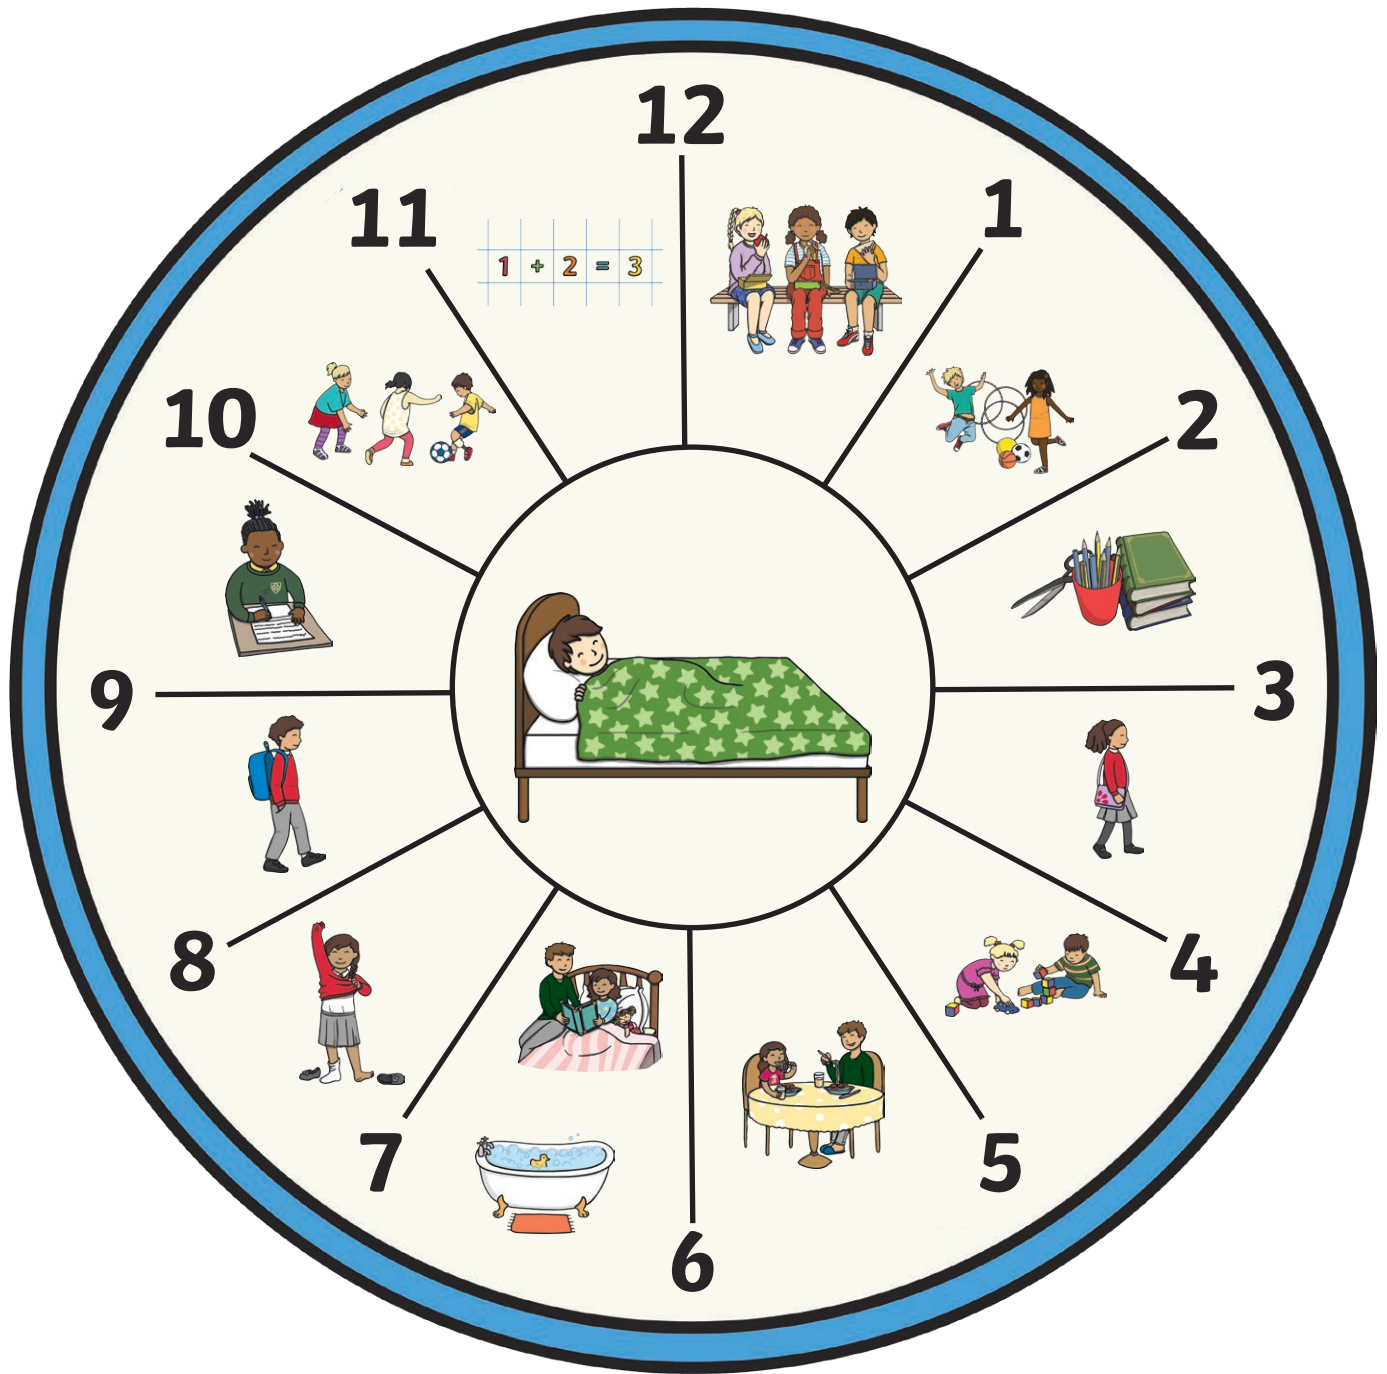

# Daily Routine Clock

twinkl visit [twinkl.com](https://www.twinkl.com)

Cut out the clock hands below and pin them to the clock with a split pin.