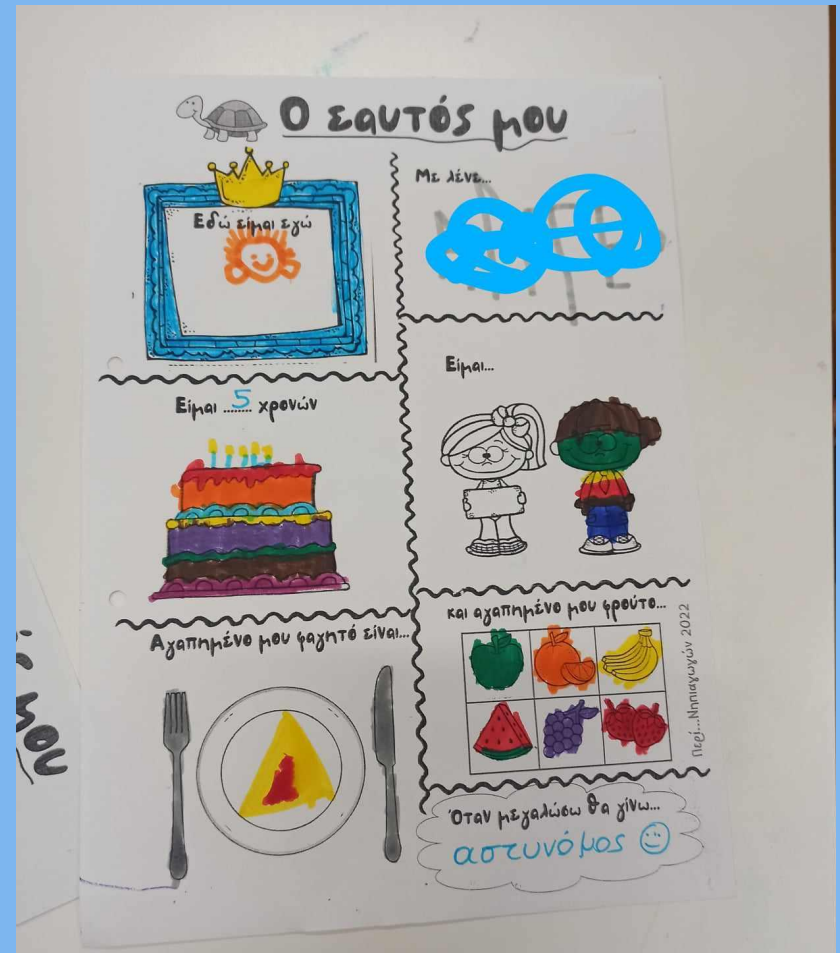

καθώς επίσης μιλήσαμε περισσότερο για τον εαυτό μας...