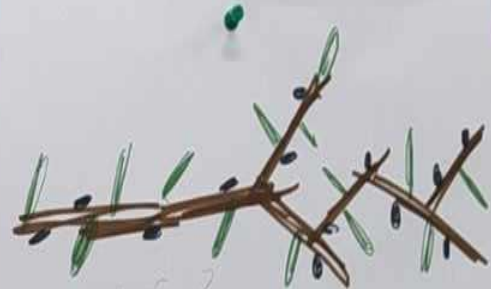

ΕΛΙΑ

ΔΗΜΗΤΡΑ

ΕΛΙΑ

ΕΛΙΑ

ΕΛΙΑ

ΑΝΤΡΙΑΝΑ

ΕΛΙΑ

ΕΛΙΑ

ΑΝΤΕΟ

ΕΛΙΑ

ΑΝΤΕΟ

ΕΛΙΑ

ΕΛΙΑ

ΕΛΙΑ