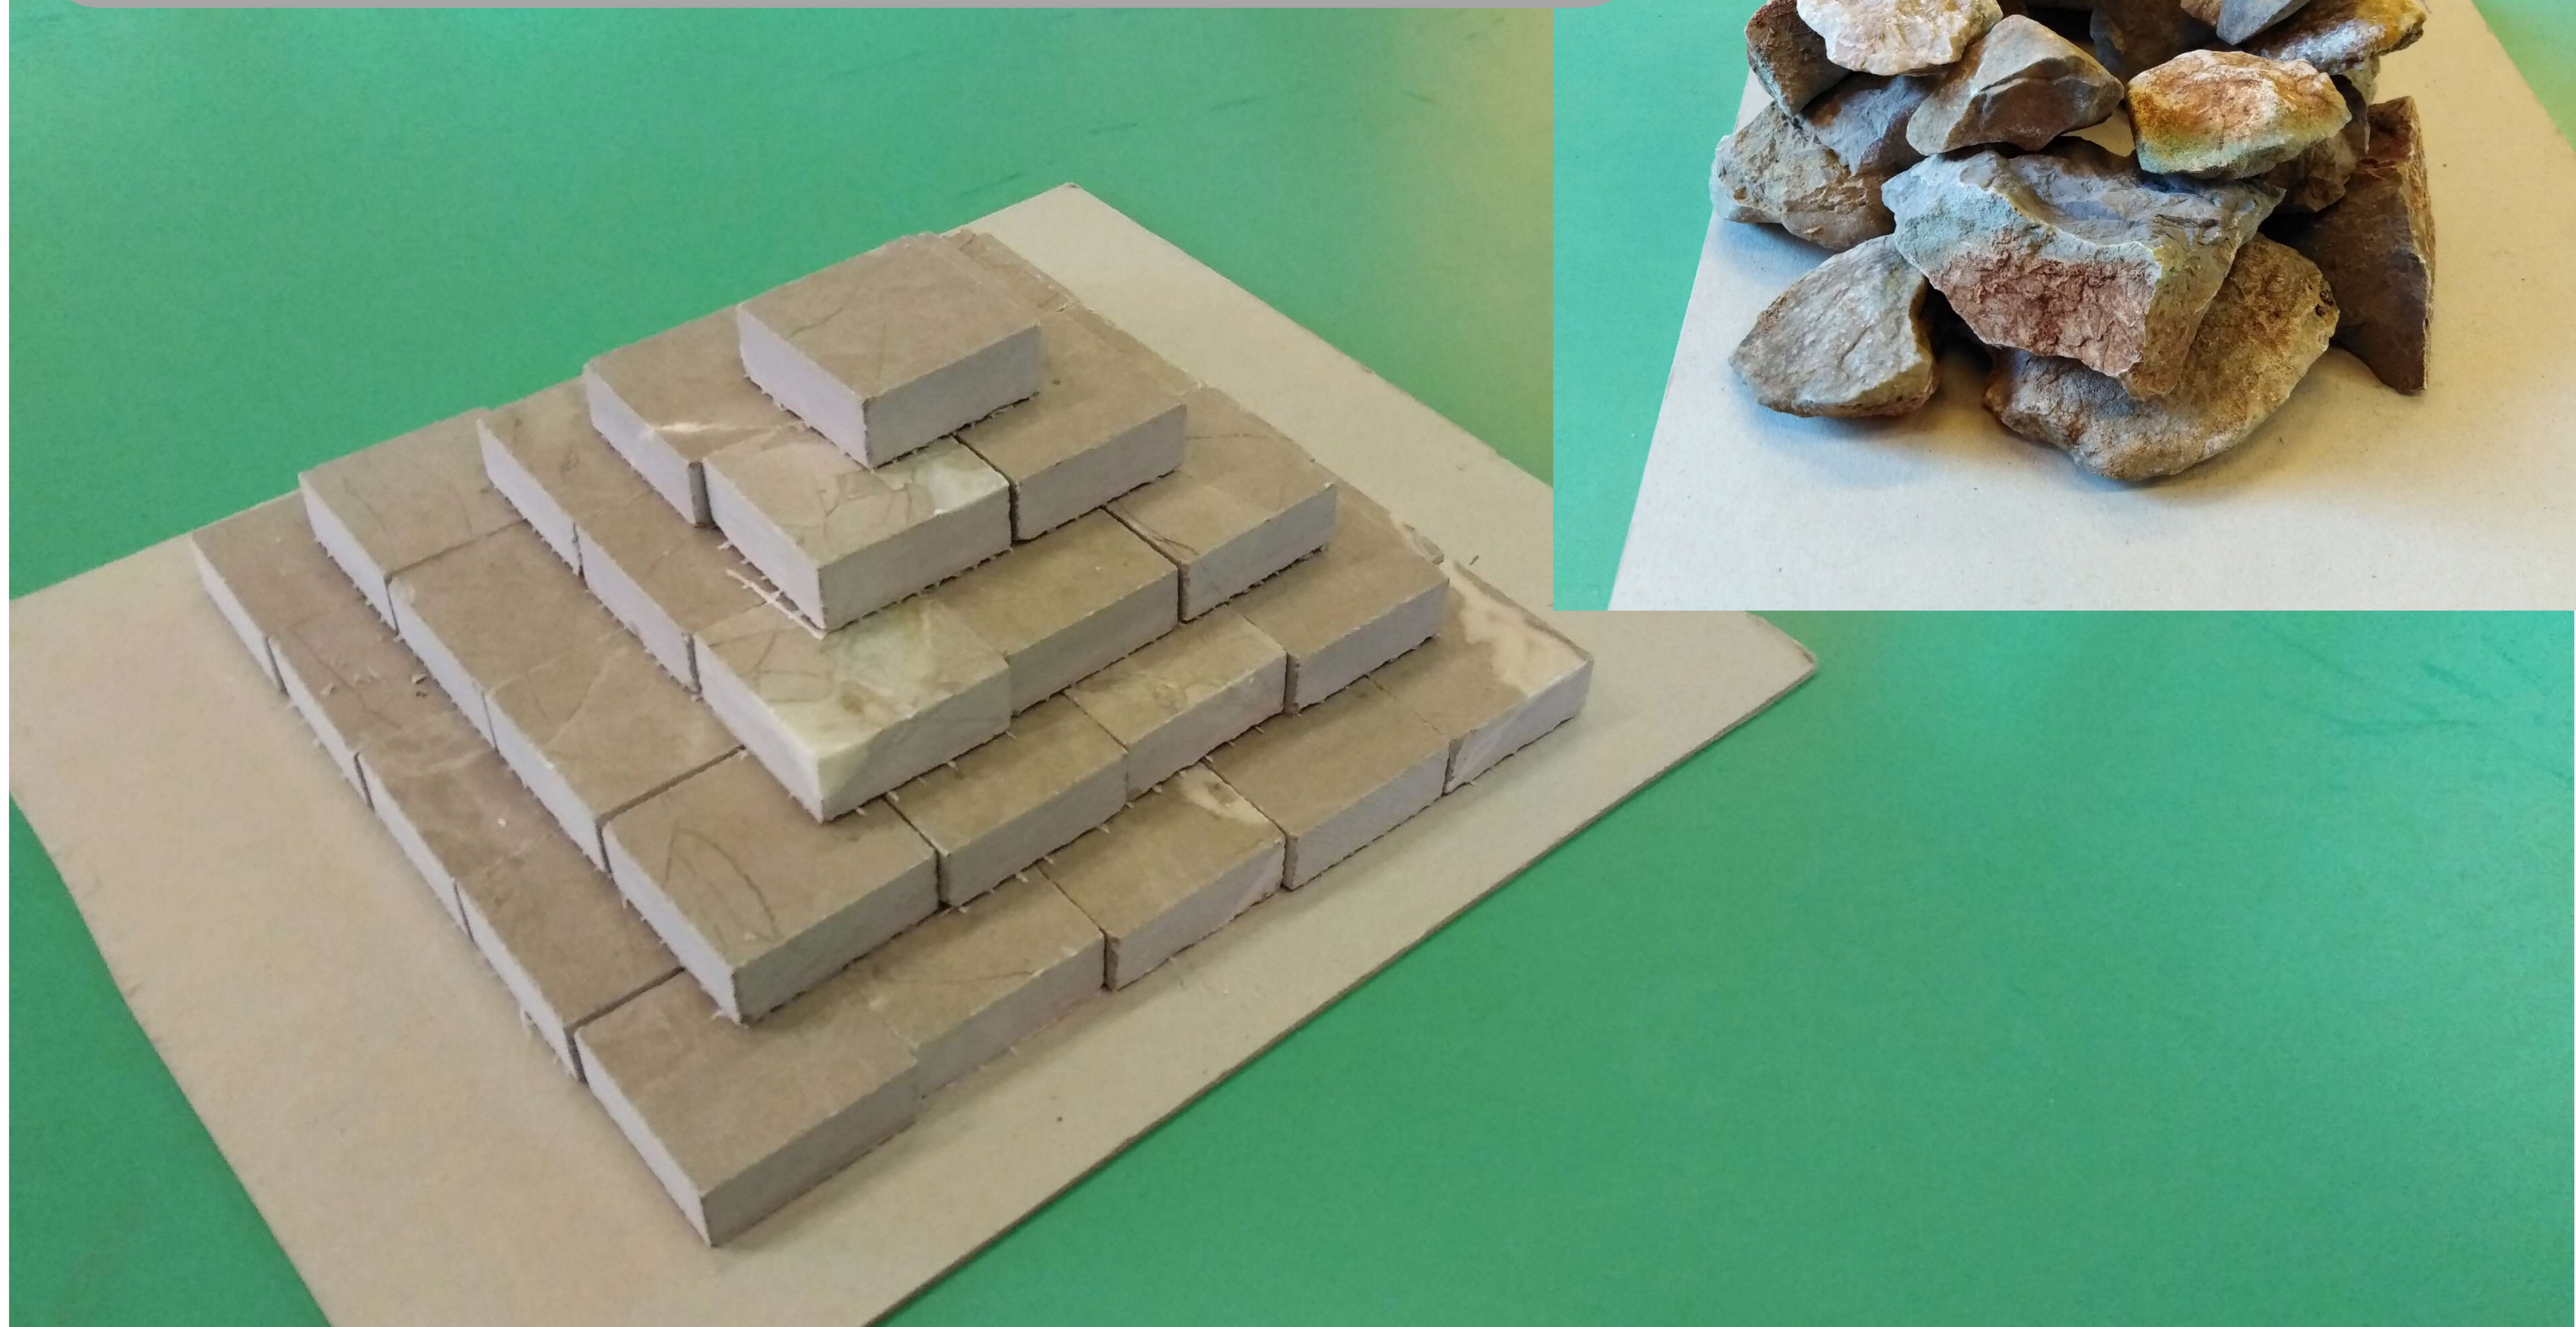

Pyramid of Ellinikos

May

2024

Sun	Mon	Tue	Wed	Thu	Fri	Sat
			1	2	3	4
5	6	7	8	9	10	11
12	13	14	15	16	17	18
19	20	21	22	23	24	25
26	27	28	29	30	31	

6th Kindergarten of Nafplio,
Greece