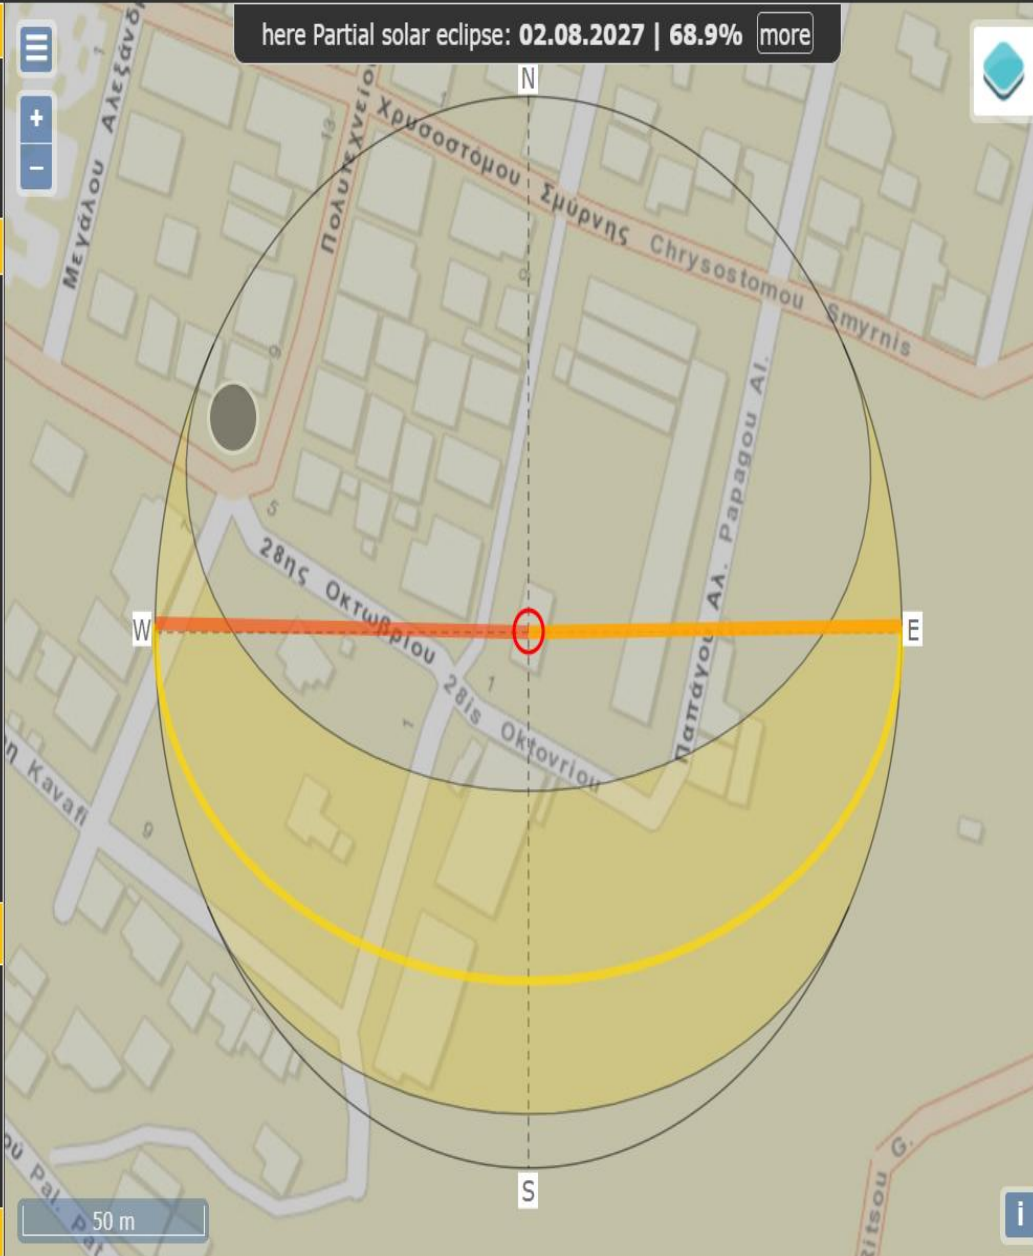

00:00 01:00 02:00 03:00 04:00 05:00 06:00 07:00 08:00 09:00 10:00 11:00 12:00 13:00 14:00 15:00 16:00 17:00 18:00 19:00 20:00 21:00 22:00 23:00

Computation path of the sun for:

Ολοήμερο Δημοτικό Ευκαρτίας, Νικολάου

20.Mar.2025

21:06 UTC+2

LIVE

Solar data for the selected location

Dawn: **06:04:14**
Sunrise: **06:31:11**
Culmination: **12:35:35**
Sunset: **18:40:40**
Dusk: **19:07:40**
Daylight duration: **12h9m29s**
Distance [km]: **148,999,178**
Altitude: **-27.59°**
Azimuth: **296.94°**
Shadow length [m]: **n/a**
at an object level [m]:

Reverse Calculation

Geodata for the selected location

Height: **97m**
Lat: N 40°41'7.5" **40.68542°**
Lng: E 22°57'14.95" **22.95415°**
UTM: 34T 665131 4505673
TZ: Europe/Athens EET

More solar data & Photovoltaic

suncalc.org