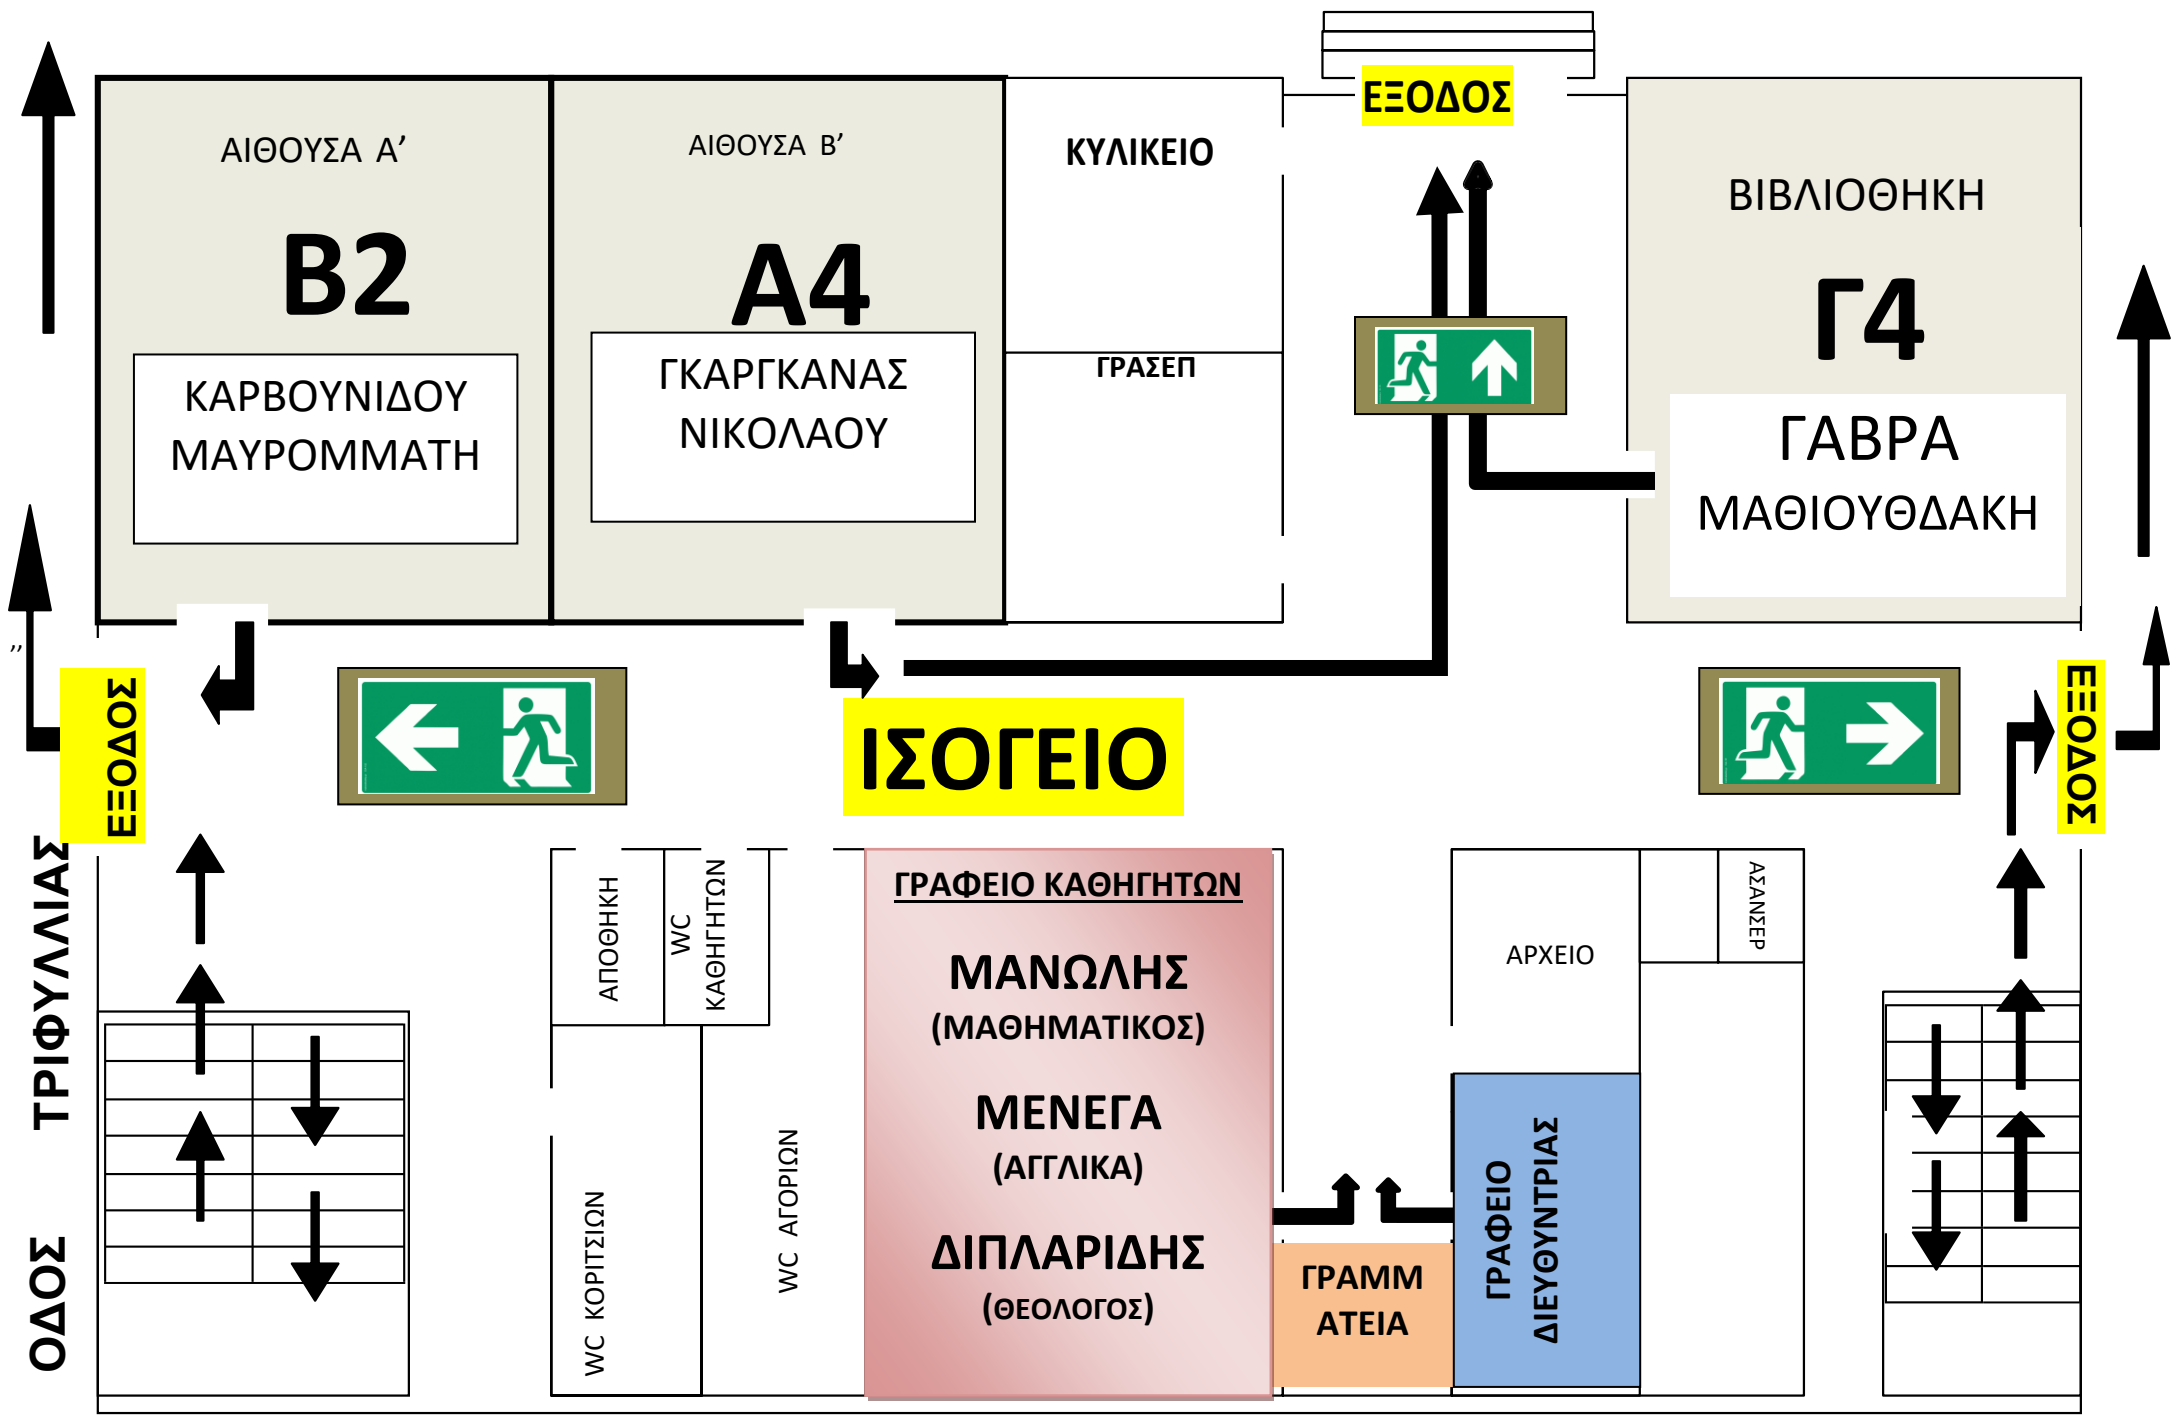

An aerial photograph of a school building with a prominent red-tiled roof. The building is surrounded by a paved courtyard. In the foreground, there are several smaller buildings with colorful roofs (red, orange, and grey). The text is overlaid on the image in a bold, black, sans-serif font.

2ο ΓΥΜΝΑΣΙΟ ΓΛΥΚΩΝ ΝΕΡΩΝ

**ΑΥΛΗ
ΛΥΟΜΕΝΕΣ/ΠΡΟΚΑΤ**

**ΚΟΥΤΡΟΥΜΠΗ
ΕΛΕΥΘΕΡΙΑΔΟΥ**

A3

**ΠΑΛΛΑ
A1**

1ος ΟΡΟΦΟΣ

ΝΙΚΟΛΑΚΟΠΟΥΛΟΣ

Γ3