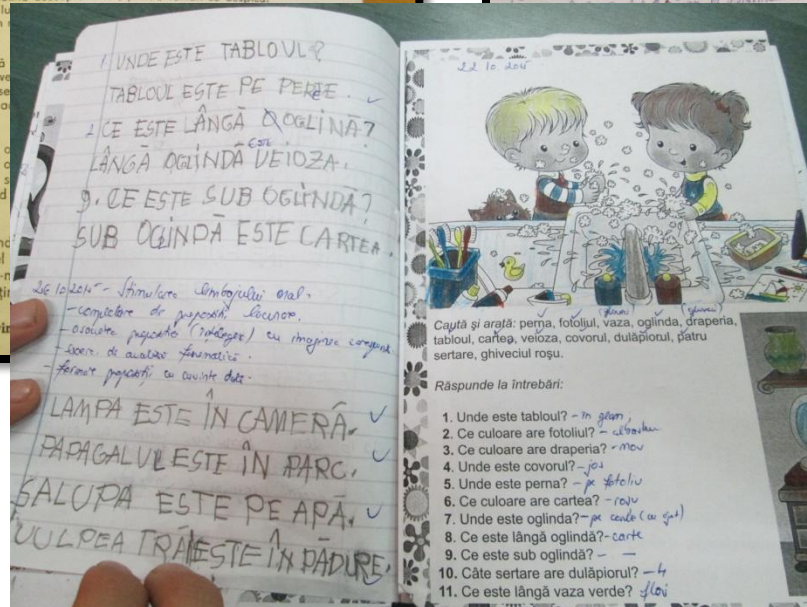

WE LEARN TO READ, TO WRITE AND TO COMMUNICATE