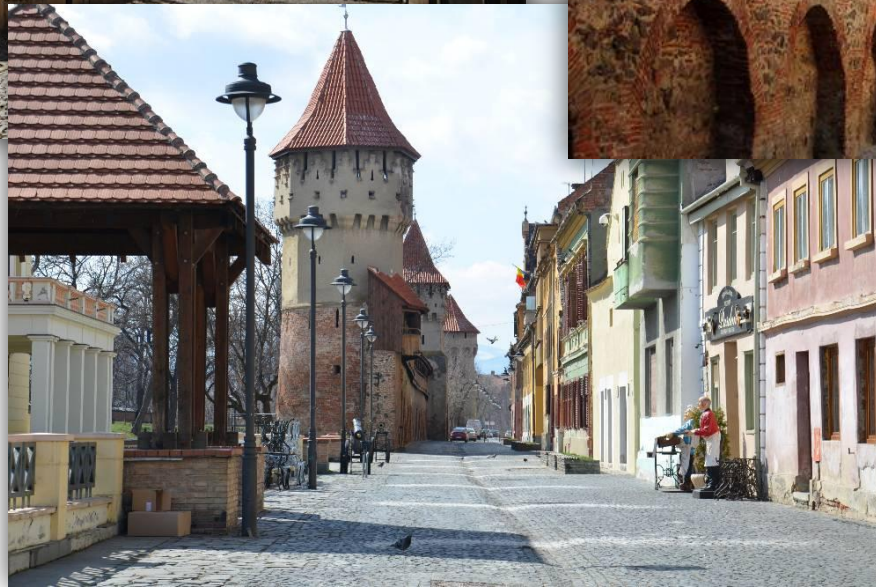

THE WALL ON CETĂȚII STREET