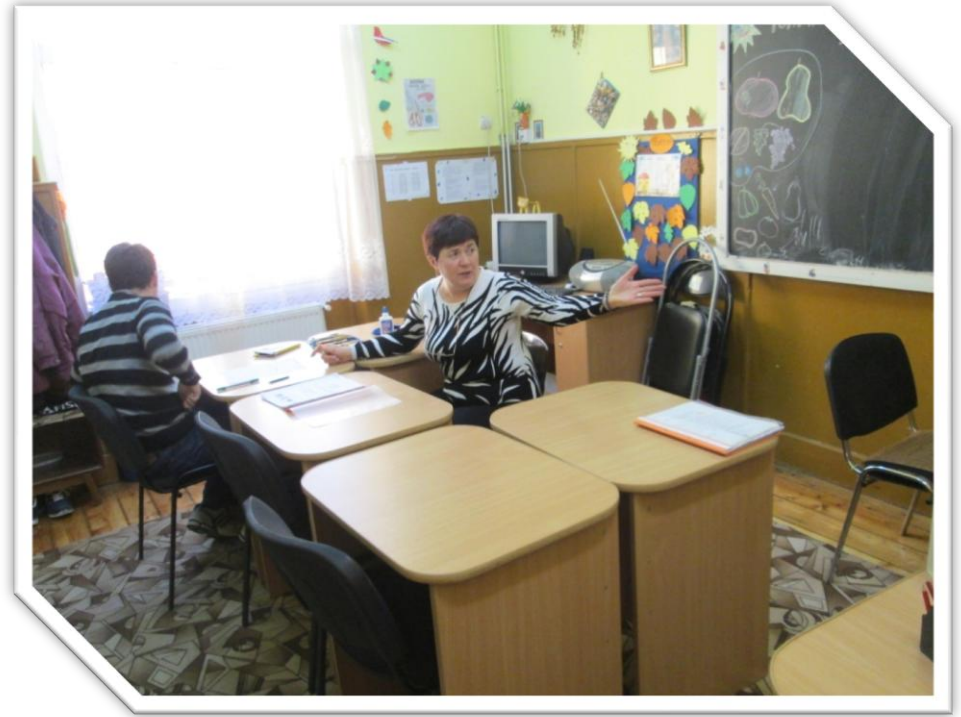

WE HAVE A DAILY DISCIPLINE

The teachers teach subjects like: writing, reading, math, social science, geography, history. The subjects are similar with mainstream schools but the level is adapted to a lower level focusing on language stimulation and compensation of deficiencies.