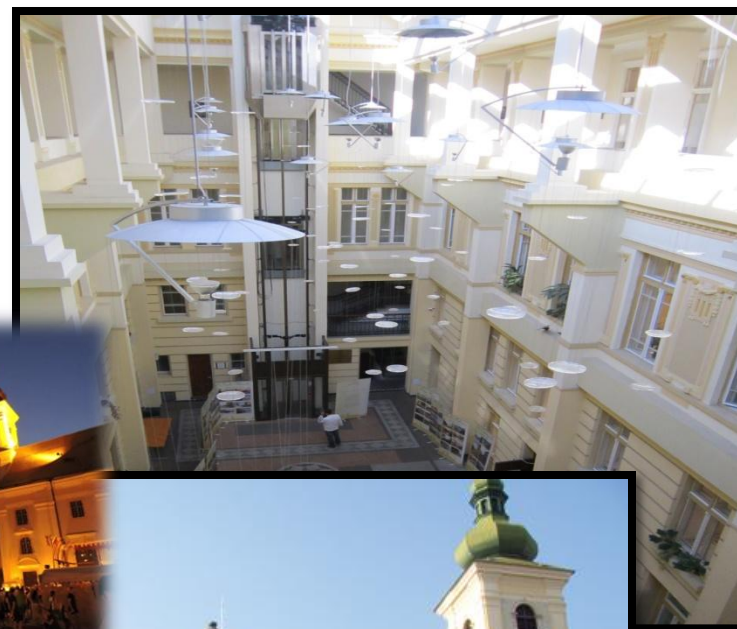

THE CITY HALL OF SIBIU