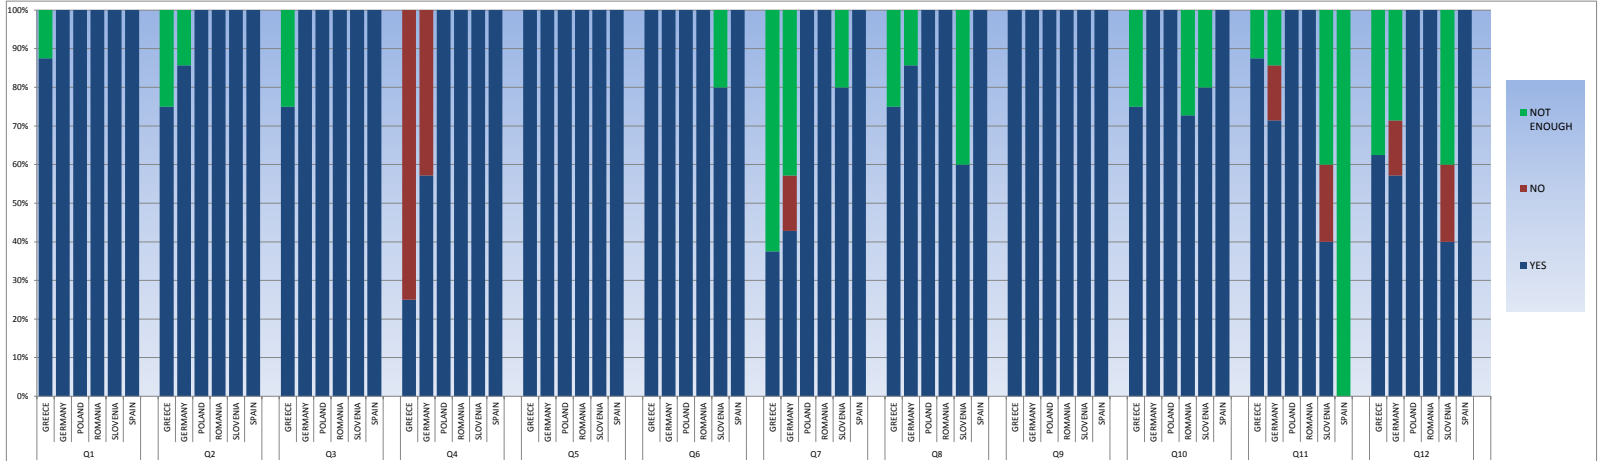

YES	NO	NOT ENOUGH
Q1	87.5	0	12.5
GERMANY	100	0	0
POLAND	100	0	0
ROMANIA	100	0	0
SLOVENIA	100	0	0
SPAIN	100	0	0
Q2	75	0	25
GERMANY	85.714286	0	14.28571429
POLAND	100	0	0
ROMANIA	100	0	0
SLOVENIA	100	0	0
SPAIN	100	0	0
Q3	75	0	25
GERMANY	100	0	0
POLAND	100	0	0
ROMANIA	100	0	0
SLOVENIA	100	0	0
SPAIN	100	0	0
Q4	25	75	0
GERMANY	57.142857	42.857143	0
POLAND	100	0	0
ROMANIA	100	0	0
SLOVENIA	100	0	0
SPAIN	100	0	0
Q5	100	0	0
GERMANY	100	0	0
POLAND	100	0	0
ROMANIA	100	0	0
SLOVENIA	100	0	0
SPAIN	100	0	0
Q6	100	0	0
GERMANY	100	0	0
POLAND	100	0	0
ROMANIA	100	0	0
SLOVENIA	100	0	20
SPAIN	100	0	0
Q7	37.5	0	62.5
GERMANY	42.857143	14.285714	42.85714286
POLAND	100	0	0
ROMANIA	100	0	0
SLOVENIA	80	0	20
SPAIN	100	0	0
Q8	75	0	25
GERMANY	85.714286	0	14.28571429
POLAND	100	0	0
ROMANIA	100	0	0
SLOVENIA	60	0	40
SPAIN	100	0	0
Q9	100	0	0
GERMANY	100	0	0
POLAND	100	0	0
ROMANIA	100	0	0
SLOVENIA	100	0	0
SPAIN	100	0	0
Q10	75	0	25
GERMANY	100	0	0
POLAND	100	0	0
ROMANIA	72.727273	0	27.27272727
SLOVENIA	80	0	20
SPAIN	100	0	0
Q11	87.5	0	12.5
GERMANY	71.428571	14.285714	14.28571429
POLAND	100	0	0
ROMANIA	100	0	0
SLOVENIA	40	20	40
SPAIN	0	0	100
Q12	62.5	0	37.5
GERMANY	57.142857	14.285714	28.57142857
POLAND	100	0	0
ROMANIA	100	0	0
SLOVENIA	40	20	40
SPAIN	100	0	0

GREECE	8
GERMANY	7
POLAND	3
ROMANIA	11
SLOVENIA	5
SPAIN	1
35	

Activity #12: "Party time"
Cross countries comparison of answers in all Q4 questions - Reduction in percent rates.